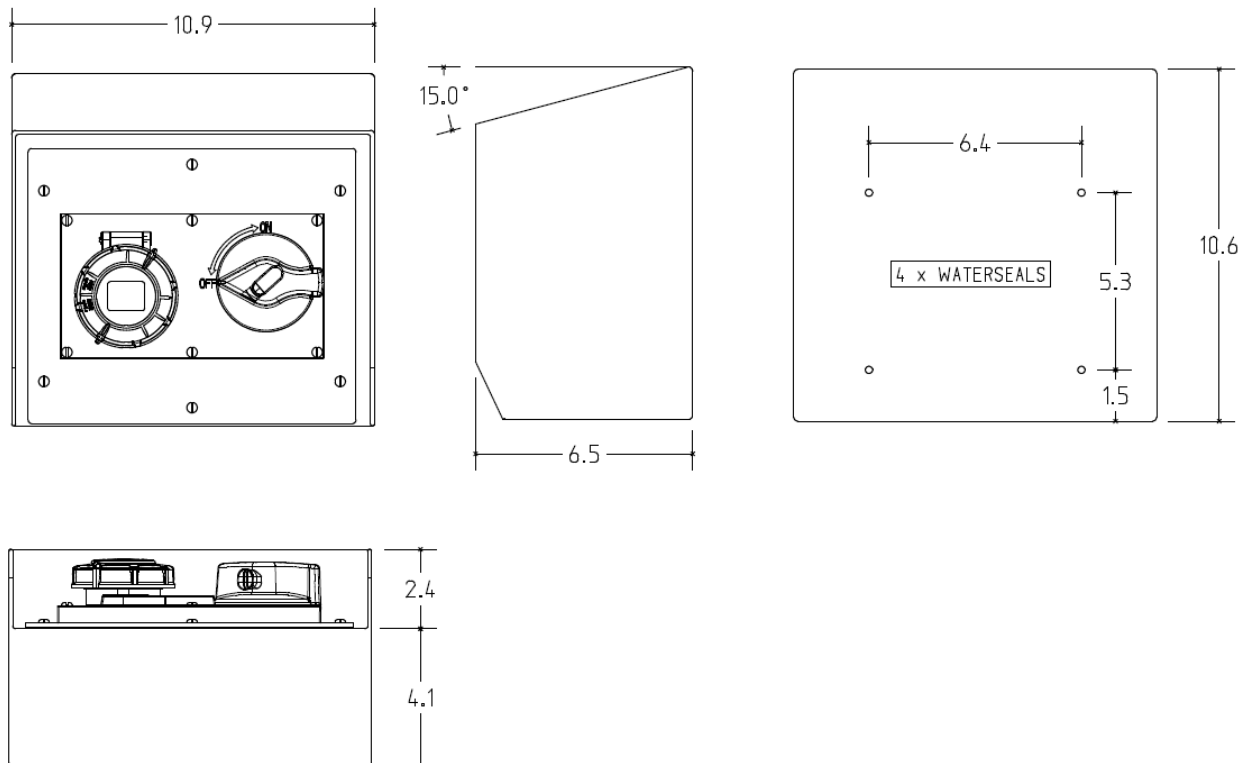

MENNEKES
Electrical Products
277 Fairfield Road
Fairfield, NJ 07004
800-882-7584
www.MENNEKES.com

RECEPTACLE, SWITCHED AND INTERLOCKED

Part No.	ME 330SLPMI6
Description:	30 Amp 1Ø 3W 250Vac Switched and Interlocked Receptacle 3hp@250Vac
Construction:	NEMA 4X; 12
Compliance:	UL Standard 508 and CSA C22.2 No.14-10; UL 50E IEC 60309-1; IEC 60309-2

IEC COLOR CODE: Blue

GROUND SOCKET: 6 Hour Position Mates with Male in 6 Hour Position.

Drawing Not to Scale