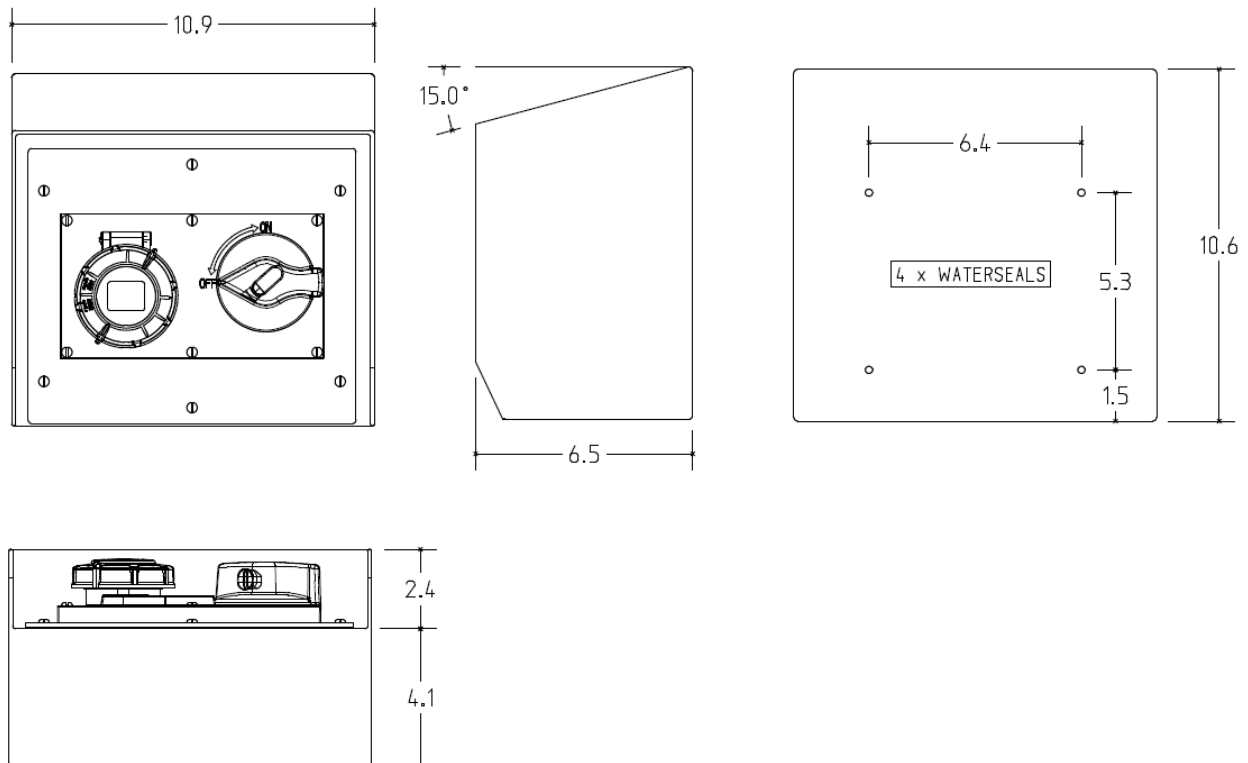

MENNEKES
Electrical Products
277 Fairfield Road
Fairfield, NJ 07004
800-882-7584
www.MENNEKES.com

RECEPTACLE, SWITCHED AND INTERLOCKED

Part No.	ME 430SLPMI12
Description:	30 Amp 1Ø 4W 125/250Vac Switched and Interlocked Receptacle 1.5hp@125Vac; 3hp@250Vac
Construction:	NEMA 4X; 12
Compliance:	UL Standard 508 and CSA C22.2 No.14-10; UL 50E IEC 60309-1; IEC 60309-2

IEC COLOR CODE: Orange

GROUND SOCKET: 12 Hour Position Mates with Male in 12 Hour Position.

Drawing Not to Scale