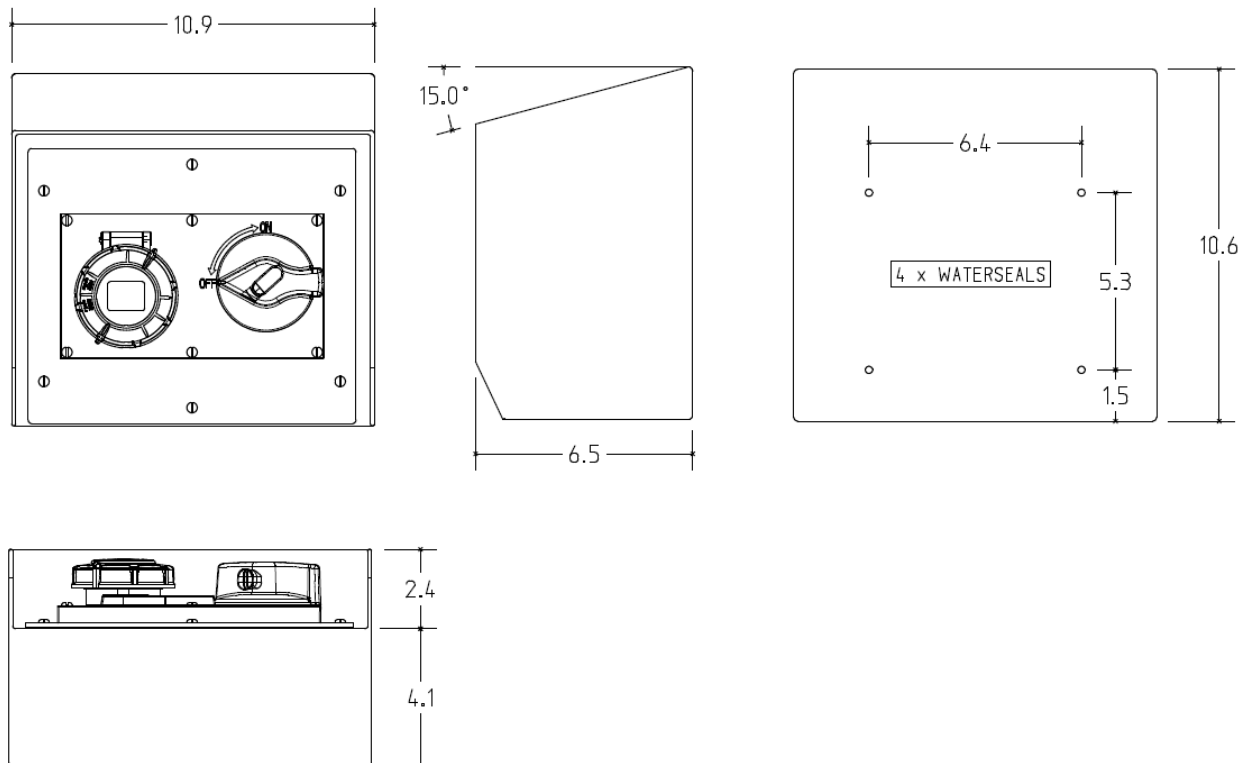

MENNEKES  
Electrical Products  
277 Fairfield Road  
Fairfield, NJ 07004  
800-882-7584  
www.MENNEKES.com

---

---

**RECEPTACLE, SWITCHED AND INTERLOCKED**

---

---

<b>Part No.</b>	ME 430SLPMI9
<b>Description:</b>	30 Amp 3Ø 4W 250Vac Switched and Interlocked Receptacle 7.5hp@250Vac
<b>Construction:</b>	NEMA 4X; 12
<b>Compliance:</b>	UL Standard 508 and CSA C22.2 No.14-10; UL 50E IEC 60309-1; IEC 60309-2

---

**IEC COLOR CODE:** Blue

**GROUND SOCKET:** 9 Hour Position Mates with Male in 3 Hour Position.

---

Drawing Not to Scale