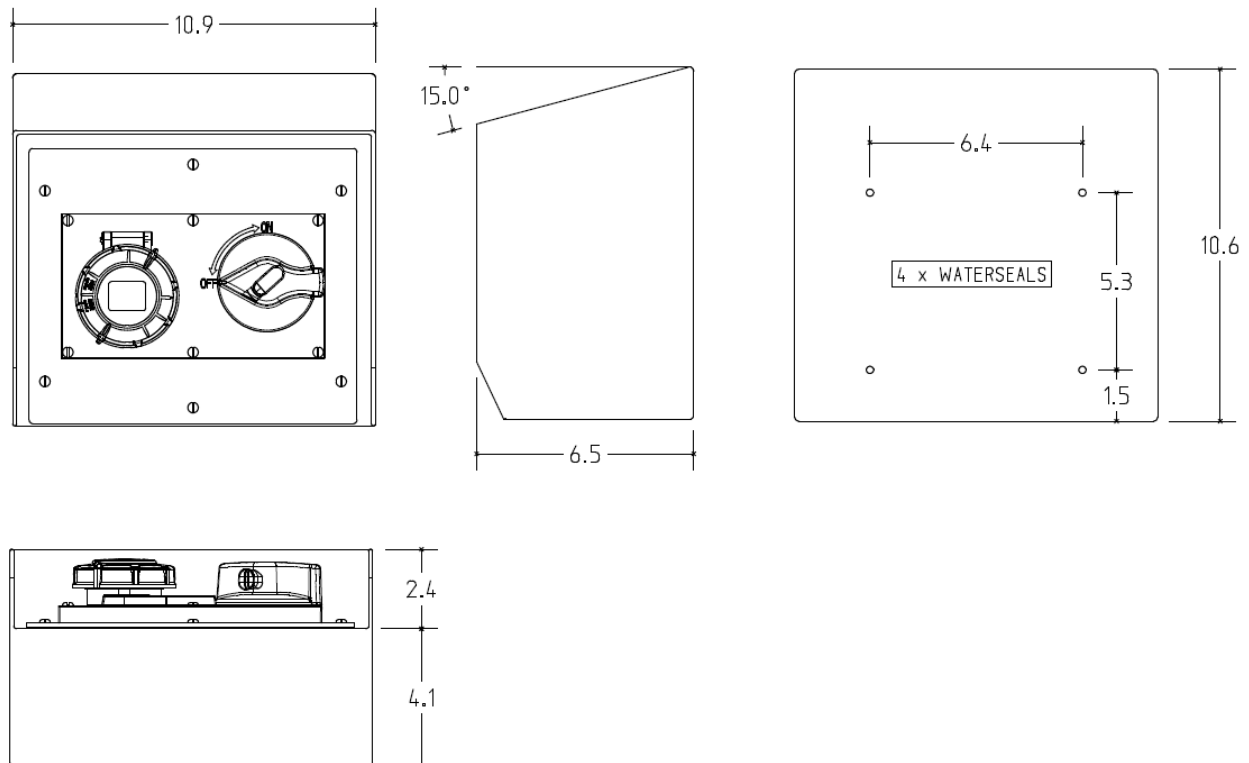

MENNEKES
Electrical Products
277 Fairfield Road
Fairfield, NJ 07004
800-882-7584
www.MENNEKES.com

RECEPTACLE, SWITCHED AND INTERLOCKED

Part No.	ME 430SLPMI7
Description:	30 Amp 3Ø 4W 480Vac Switched and Interlocked Receptacle 15hp@480Vac
Construction:	NEMA 4X; 12
Compliance:	UL Standard 508 and CSA C22.2 No.14-10; UL 50E IEC 60309-1; IEC 60309-2

IEC COLOR CODE: Red

GROUND SOCKET: 7 Hour Position Mates with Male in 5 Hour Position.

Drawing Not to Scale