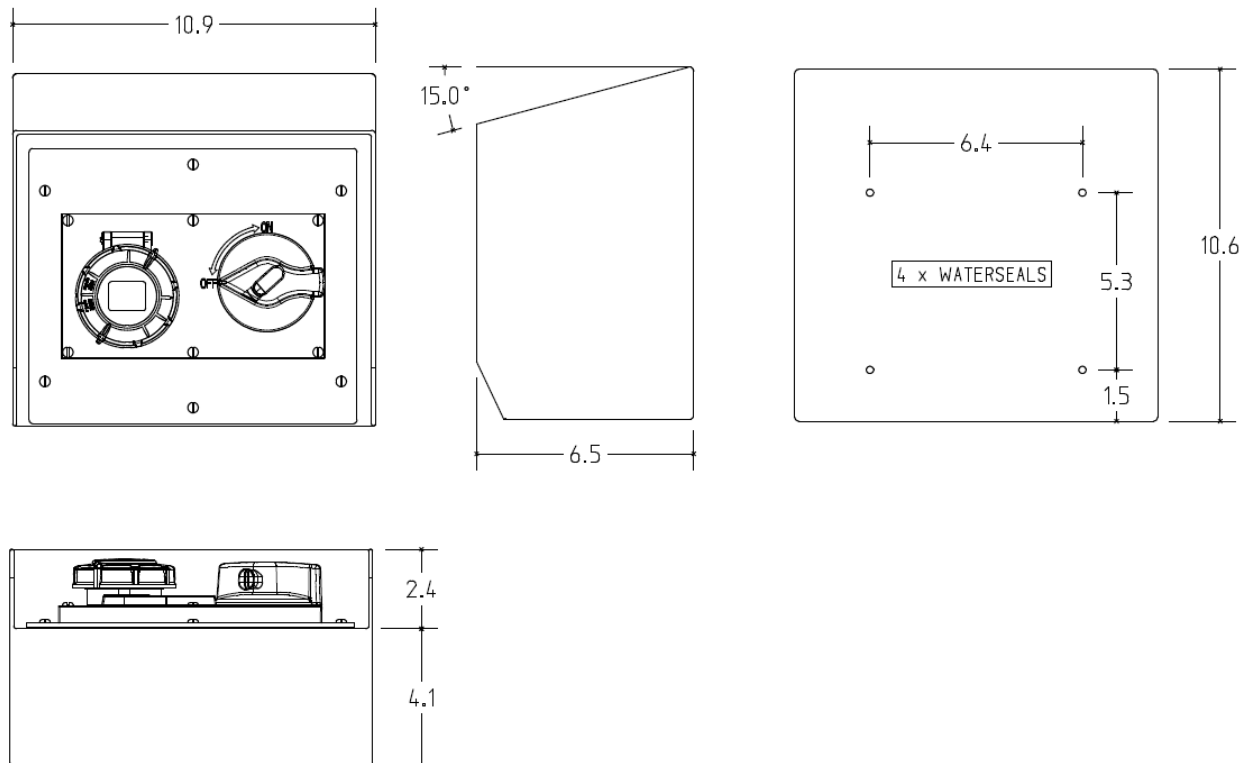

MENNEKES
Electrical Products
277 Fairfield Road
Fairfield, NJ 07004
800-882-7584
www.MENNEKES.com

RECEPTACLE, SWITCHED AND INTERLOCKED

Part No.	ME 432SLPMI3
Description:	32 Amp 3Ø 4W 380/440Vac Switched and Interlocked Receptacle 10hp@380Vac; 10hp@440Vac
Construction:	NEMA 4X; 12
Compliance:	UL Standard 508 and CSA C22.2 No.14-10; UL 50E IEC 60309-1; IEC 60309-2

IEC COLOR CODE: Red

GROUND SOCKET: 3 Hour Position Mates with Male in 9 Hour Position.

Drawing Not to Scale