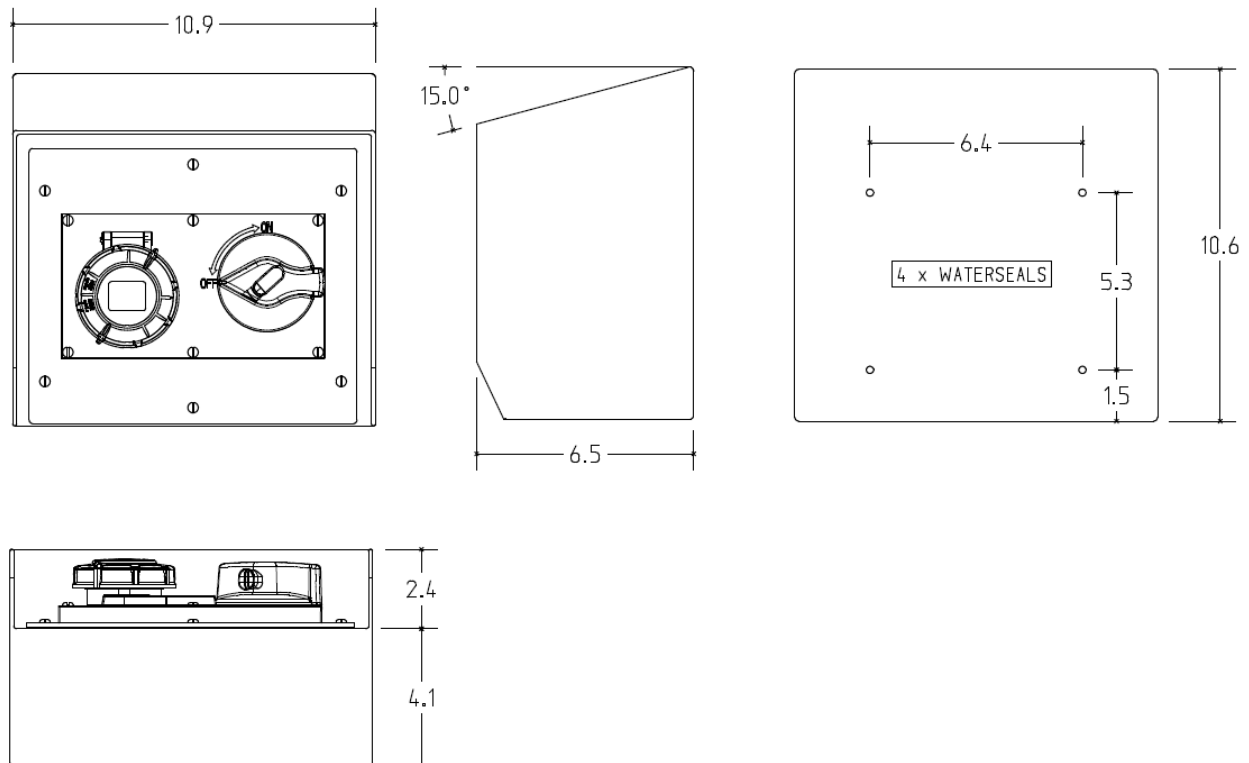

MENNEKES
Electrical Products
277 Fairfield Road
Fairfield, NJ 07004
800-882-7584
www.MENNEKES.com

RECEPTACLE, SWITCHED AND INTERLOCKED

Part No.	ME 530SLPMI5
Description:	30 Amp 3Ø 5W 347/600Vac Switched and Interlocked Receptacle 15hp@347Vac; 15hp@600Vac
Construction:	NEMA 4X; 12
Compliance:	UL Standard 508 and CSA C22.2 No.14-10; UL 50E IEC 60309-1; IEC 60309-2

IEC COLOR CODE: Black

GROUND SOCKET: 5 Hour Position Mates with Male in 7 Hour Position.

Drawing Not to Scale