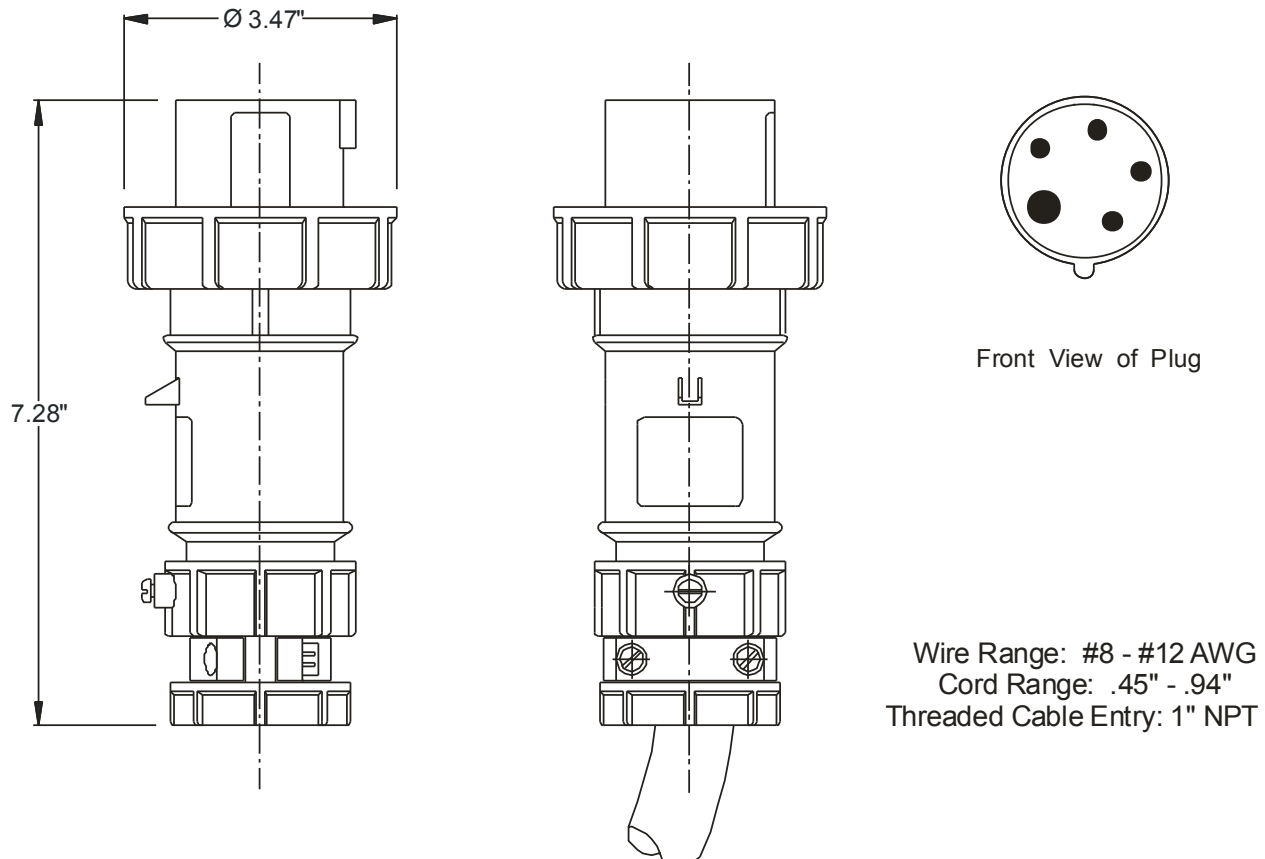

MENNEKES
Electrical Products
277 Fairfield Road
Fairfield, NJ 07004
800-882-7584
www.MENNEKES.com

PLUG, IN-LINE

Part No.	ME 520P5W
Description:	20 Amp 3ØY 347/600Vac 4 Pole, 5 Wire Plug
Construction:	UL Type 4X; IEC IP 67 Watertight
Approvals:	 to UL Standards 1682; 1686 and CSA C22.2 No. 182.1 UL Locked Rotor HP Rating – 7.5 HP IEC 60309-1; IEC 60309-2

IEC COLOR CODE: Black

GROUND SOCKET: 7 Hour Position Mates with Female in 5 Hour Position.

Wire Range: #8 - #12 AWG
Cord Range: .45" - .94"
Threaded Cable Entry: 1" NPT

Drawing Not to Scale