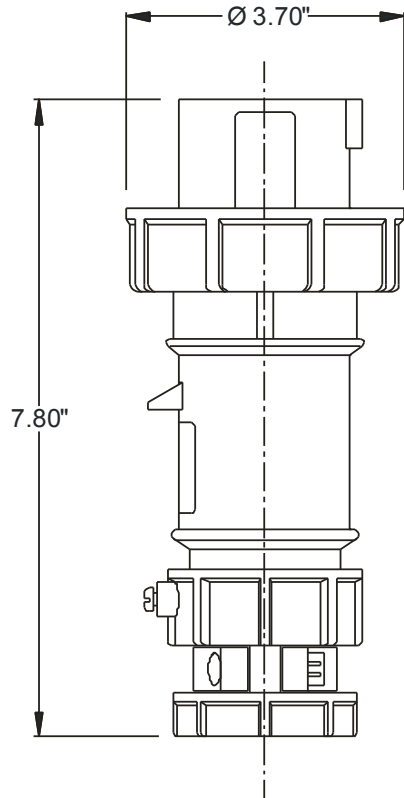

MENNEKES  
Electrical Products  
277 Fairfield Road  
Fairfield, NJ 07004  
800-882-7584  
www.MENNEKES.com

---

---

**PLUG, IN-LINE**

---

---

|                      |  |
|----------------------|--|
| <b>Part No.</b>      | ME 430P9W  |
| <b>Description:</b>  | 30 Amp 3Ø 250Vac 3 Pole, 4 Wire Plug   |
| <b>Construction:</b> | UL Type 4X; IEC IP 67 Watertight   |
| <b>Approvals:</b>    |  to UL Standards 1682; 1686 and CSA C22.2 No. 182.1<br>UL Locked Rotor HP Rating – 3 HP<br>IEC 60309-1; IEC 60309-2 |

---

**IEC COLOR CODE:** Blue

---

**GROUND SOCKET:** 3 Hour Position Mates with Female in 9 Hour Position.

Front View of Plug

Wire Range: #8 - #12 AWG  
Cord Range: .43" - .94"  
Threaded Cable Entry: 1" NPT

Drawing Not to Scale