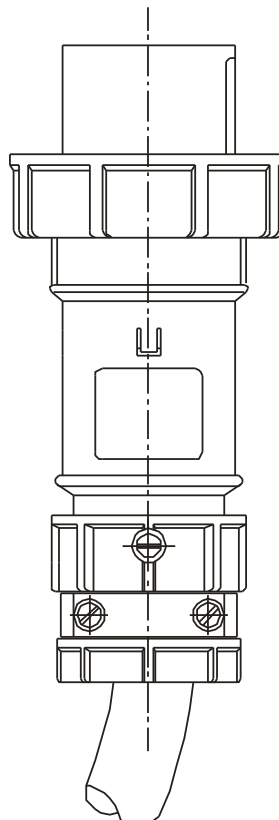

MENNEKES  
Electrical Products  
277 Fairfield Road  
Fairfield, NJ 07004  
800-882-7584  
www.MENNEKES.com

---

---

**PLUG, IN-LINE**

---

---

|                      |  |
|----------------------|--|
| <b>Part No.</b>      | ME 430P9W  |
| <b>Description:</b>  | 30 Amp 3Ø 250Vac 3 Pole, 4 Wire Plug   |
| <b>Construction:</b> | UL Type 4X; IEC IP 67 Watertight   |
| <b>Approvals:</b>    |  to UL Standards 1682; 1686 and CSA C22.2 No. 182.1<br>UL Locked Rotor HP Rating – 3 HP<br>IEC 60309-1; IEC 60309-2 |

---

**IEC COLOR CODE:** Blue

---

**GROUND SOCKET:** 3 Hour Position Mates with Female in 9 Hour Position.

Front View of Plug

Wire Range: #8 - #12 AWG  
Cord Range: .43" - .94"  
Threaded Cable Entry: 1" NPT

Drawing Not to Scale