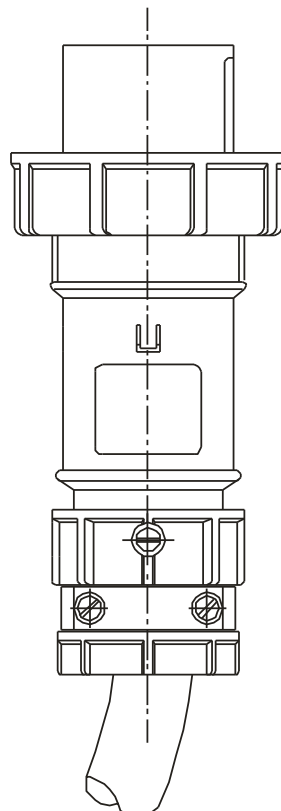

MENNEKES  
Electrical Products  
277 Fairfield Road  
Fairfield, NJ 07004  
800-882-7584  
www.MENNEKES.com

---

---

**PLUG, IN-LINE**

---

---

<b>Part No.</b>	ME 430P5W
<b>Description:</b>	30 Amp 3Ø 600Vac 3 Pole, 4 Wire Plug
<b>Construction:</b>	UL Type 4X; IEC IP 67 Watertight
<b>Approvals:</b>	 to UL Standards 1682; 1686 and CSA C22.2 No. 182.1 UL Locked Rotor HP Rating – 10 HP IEC 60309-1; IEC 60309-2

---

**IEC COLOR CODE:** Black

**GROUND SOCKET:** 7 Hour Position Mates with Female in 5 Hour Position.

---

Front View of Plug

Wire Range: #8 - #12 AWG  
Cord Range: .43" - .94"  
Threaded Cable Entry: 1" NPT

Drawing Not to Scale