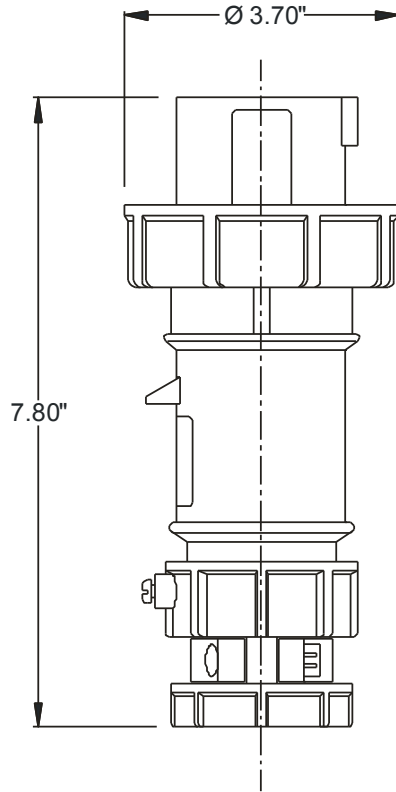

MENNEKES  
Electrical Products  
277 Fairfield Road  
Fairfield, NJ 07004  
800-882-7584  
www.MENNEKES.com

---

---

**PLUG, IN-LINE**

---

---

<b>Part No.</b>	ME 430P5W
<b>Description:</b>	30 Amp 3Ø 600Vac 3 Pole, 4 Wire Plug
<b>Construction:</b>	UL Type 4X; IEC IP 67 Watertight
<b>Approvals:</b>	 to UL Standards 1682; 1686 and CSA C22.2 No. 182.1 UL Locked Rotor HP Rating – 10 HP IEC 60309-1; IEC 60309-2

---

**IEC COLOR CODE:** Black

**GROUND SOCKET:** 7 Hour Position Mates with Female in 5 Hour Position.

---

Front View of Plug

Wire Range: #8 - #12 AWG  
Cord Range: .43" - .94"  
Threaded Cable Entry: 1" NPT

Drawing Not to Scale