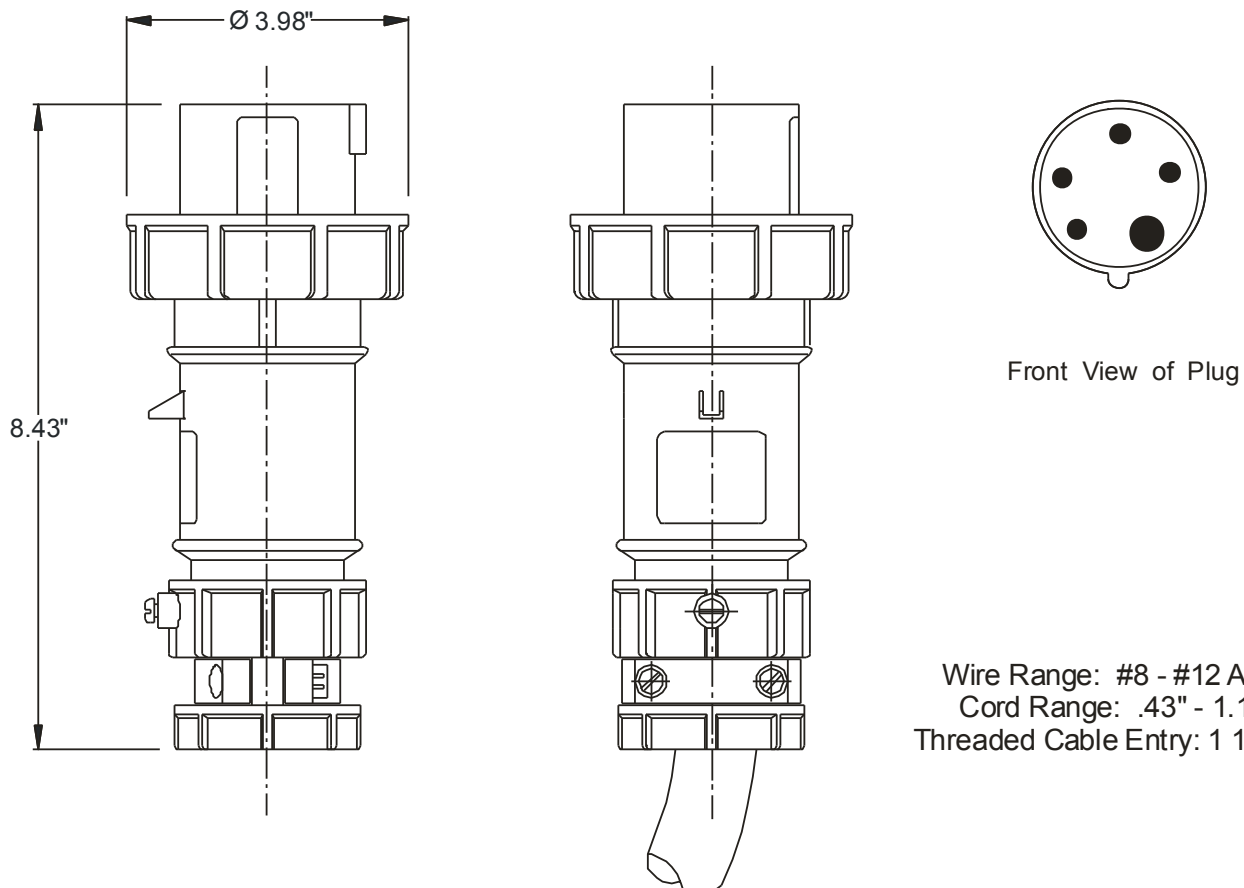

MENNEKES
Electrical Products
277 Fairfield Road
Fairfield, NJ 07004
800-882-7584
www.MENNEKES.com

PLUG, IN-LINE

Part No.	ME 530P7W
Description:	30 Amp 3ØY 277/480Vac 4 Pole, 5 Wire Plug
Construction:	UL Type 4X; IEC IP 67 Watertight
Approvals:	 to UL Standards 1682; 1686 and CSA C22.2 No. 182.1 UL Locked Rotor HP Rating – 7.5 HP IEC 60309-1; IEC 60309-2

IEC COLOR CODE: Red

GROUND SOCKET: 5 Hour Position Mates with Female in 7 Hour Position.

Wire Range: #8 - #12 AWG
Cord Range: .43" - 1.12"
Threaded Cable Entry: 1 1/4" NPT

Drawing Not to Scale