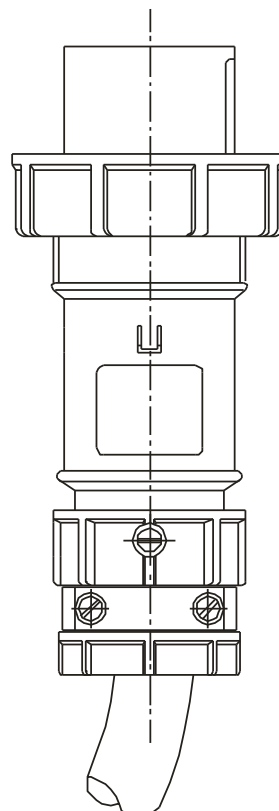

MENNEKES
Electrical Products
277 Fairfield Road
Fairfield, NJ 07004
800-882-7584
www.MENNEKES.com

PLUG, IN-LINE

Part No.	ME 530P5W
Description:	30 Amp 3ØY 347/600Vac 4 Pole, 5 Wire Plug
Construction:	UL Type 4X; IEC IP 67 Watertight
Approvals:	 to UL Standards 1682; 1686 and CSA C22.2 No. 182.1 UL Locked Rotor HP Rating – 10 HP IEC 60309-1; IEC 60309-2

IEC COLOR CODE: Black

GROUND SOCKET: 7 Hour Position Mates with Female in 5 Hour Position.

Front View of Plug

Wire Range: #8 - #12 AWG
Cord Range: .43" - 1.12"
Threaded Cable Entry: 1 1/4" NPT

Drawing Not to Scale