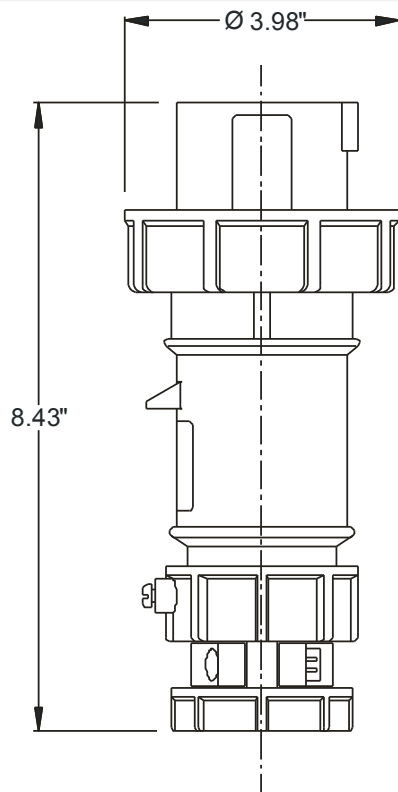

MENNEKES
Electrical Products
277 Fairfield Road
Fairfield, NJ 07004
800-882-7584
www.MENNEKES.com

PLUG, IN-LINE

Part No.	ME 530P5W
Description:	30 Amp 3ØY 347/600Vac 4 Pole, 5 Wire Plug
Construction:	UL Type 4X; IEC IP 67 Watertight
Approvals:	 to UL Standards 1682; 1686 and CSA C22.2 No. 182.1 UL Locked Rotor HP Rating – 10 HP IEC 60309-1; IEC 60309-2

IEC COLOR CODE: Black

GROUND SOCKET: 7 Hour Position Mates with Female in 5 Hour Position.

Front View of Plug

Wire Range: #8 - #12 AWG
Cord Range: .43" - 1.12"
Threaded Cable Entry: 1 1/4" NPT

Drawing Not to Scale