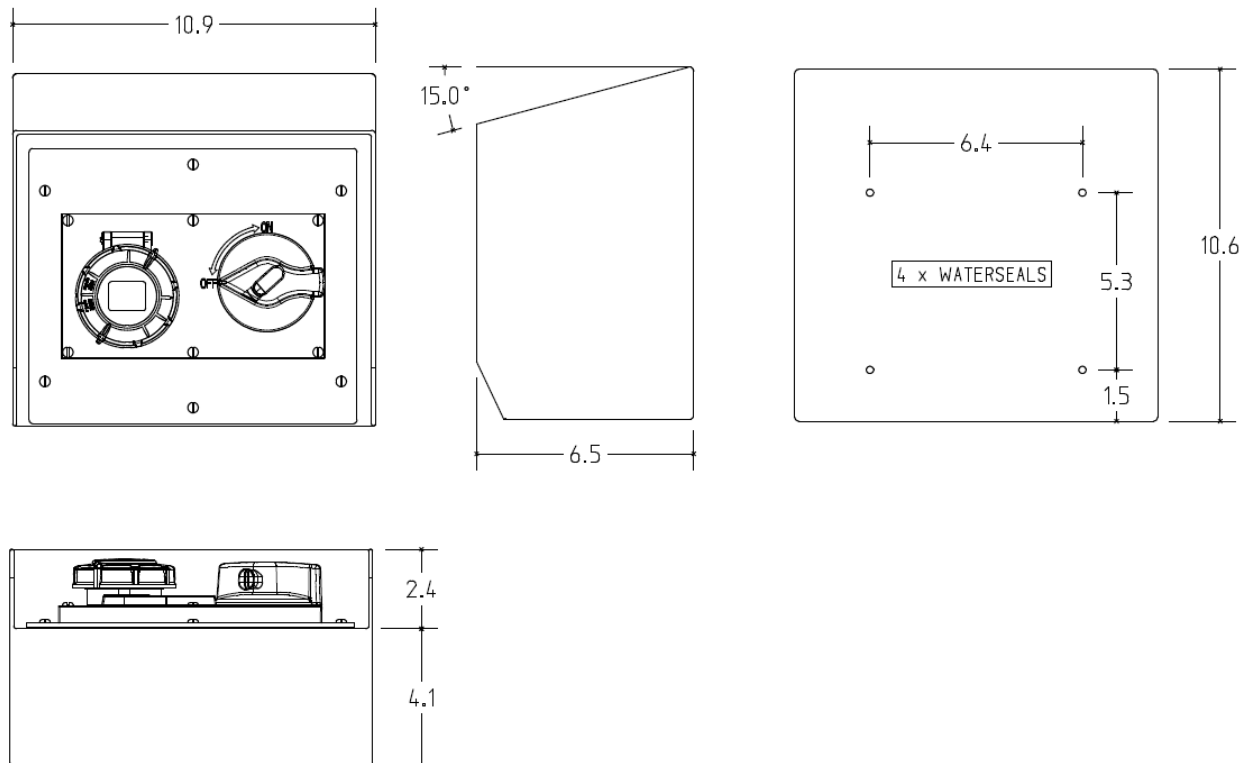

MENNEKES  
Electrical Products  
277 Fairfield Road  
Fairfield, NJ 07004  
800-882-7584  
www.MENNEKES.com

---

---

**RECEPTACLE, SWITCHED AND INTERLOCKED**

---

---

<b>Part No.</b>	ME 520SLPMI5
<b>Description:</b>	20 Amp 3Ø 5W 347/600Vac Switched and Interlocked Receptacle 7.5hp@347Vac; 7.5hp@600Vac
<b>Construction:</b>	NEMA 4X; 12
<b>Compliance:</b>	UL Standard 508 and CSA C22.2 No.14-10; UL 50E IEC 60309-1; IEC 60309-2

---

**IEC COLOR CODE:** Black

**GROUND SOCKET:** 5 Hour Position Mates with Male in 7 Hour Position.

---

Drawing Not to Scale