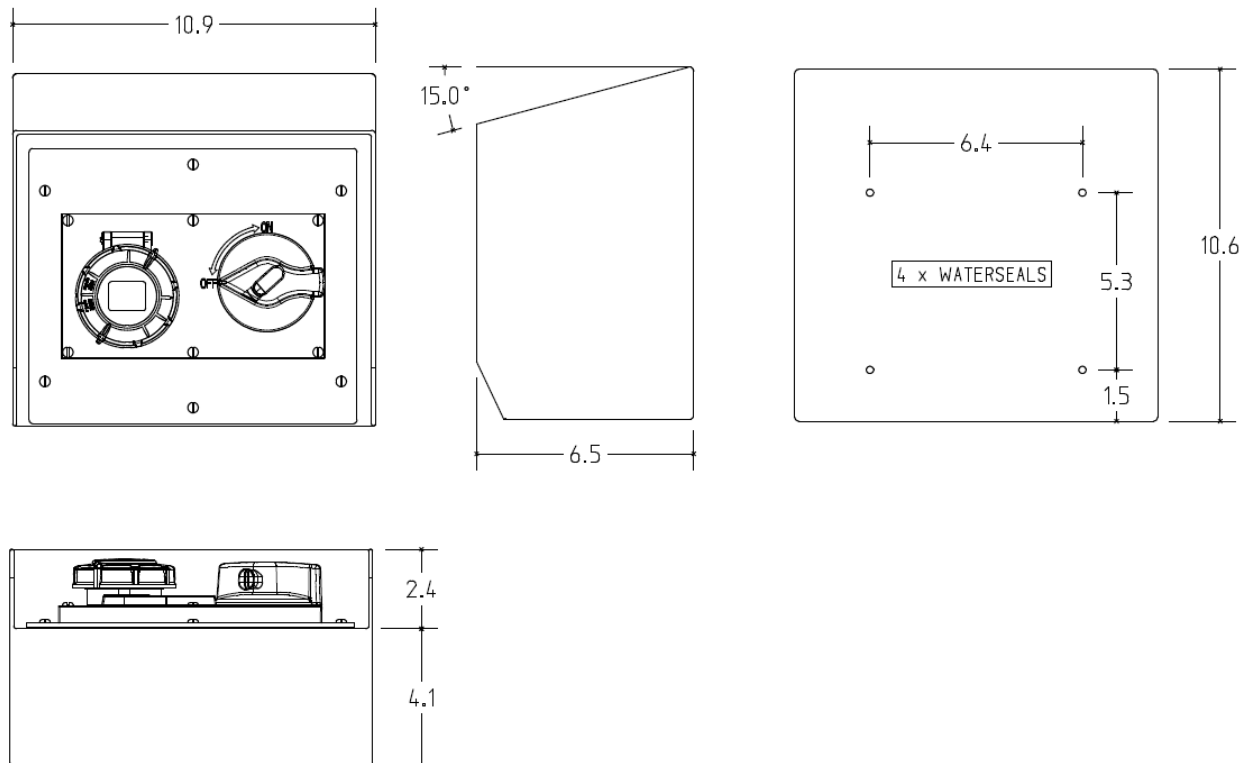

MENNEKES
Electrical Products
277 Fairfield Road
Fairfield, NJ 07004
800-882-7584
www.MENNEKES.com

RECEPTACLE, SWITCHED AND INTERLOCKED

Part No.	ME 520SLPMI7
Description:	20 Amp 3Ø 5W 277/480Vac Switched and Interlocked Receptacle 7.5hp@277Vac; 7.5hp@480Vac
Construction:	NEMA 4X; 12
Compliance:	UL Standard 508 and CSA C22.2 No.14-10; UL 50E IEC 60309-1; IEC 60309-2

IEC COLOR CODE: Red

GROUND SOCKET: 7 Hour Position Mates with Male in 5 Hour Position.

Drawing Not to Scale