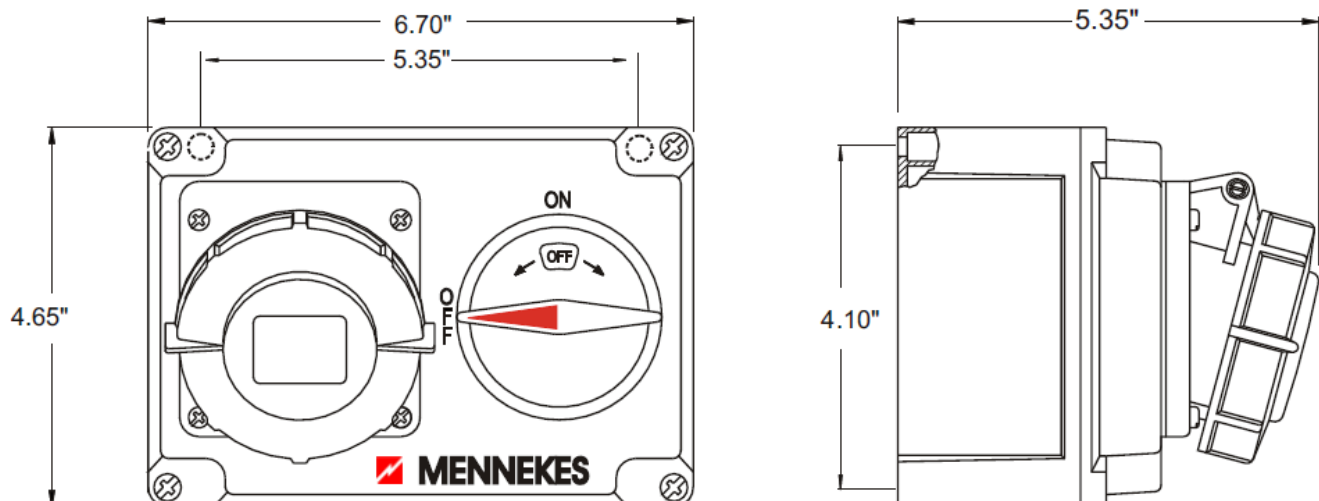

MENNEKES  
Electrical Products  
277 Fairfield Road  
Fairfield, NJ 07004  
800-882-7584  
www.MENNEKES.com

---

---

**RECEPTACLE, SWITCHED AND INTERLOCKED**

---

---

<b>Part No.</b>	ME 320HMI4
<b>Description:</b>	20 Amp 1Ø 3W 125Vac Switched and Interlocked Receptacle 1hp@125Vac
<b>Construction:</b>	NEMA 4X; 12
<b>Compliance:</b>	UL 508; UL 50E and CSA C22.2 No.14-10 IEC 60309-1; IEC 60309-2

---

**IEC COLOR CODE:** Yellow

**GROUND SOCKET:** 4 Hour Position Mates with Male in 8 Hour Position.

---

Drawing Not to Scale