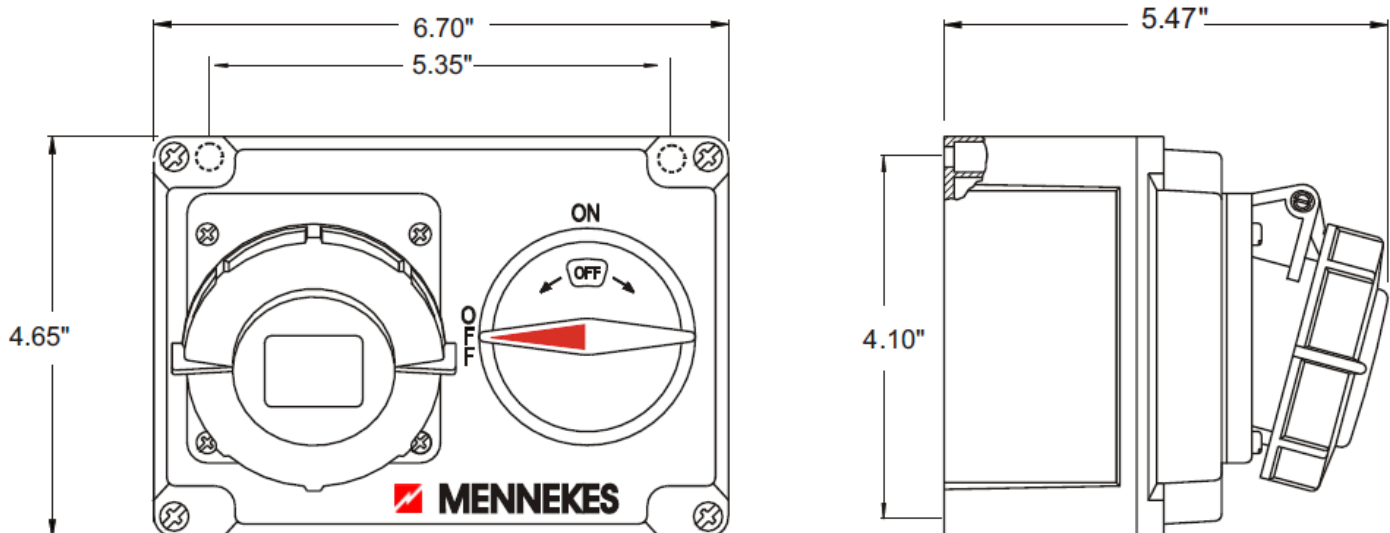

MENNEKES
Electrical Products
277 Fairfield Road
Fairfield, NJ 07004
800-882-7584
www.MENNEKES.com

RECEPTACLE, SWITCHED AND INTERLOCKED

Part No.	ME 420HMI12
Description:	20 Amp 1Ø 4W 125/250Vac Switched and Interlocked Receptacle 1hp@125Vac; 2.5hp@250Vac
Construction:	NEMA 4X; 12
Compliance:	UL 508; UL 50E and CSA C22.2 No.14-10 IEC 60309-1; IEC 60309-2

IEC COLOR CODE: Orange

GROUND SOCKET: 12 Hour Position Mates with Male in 12 Hour Position.

Drawing Not to Scale