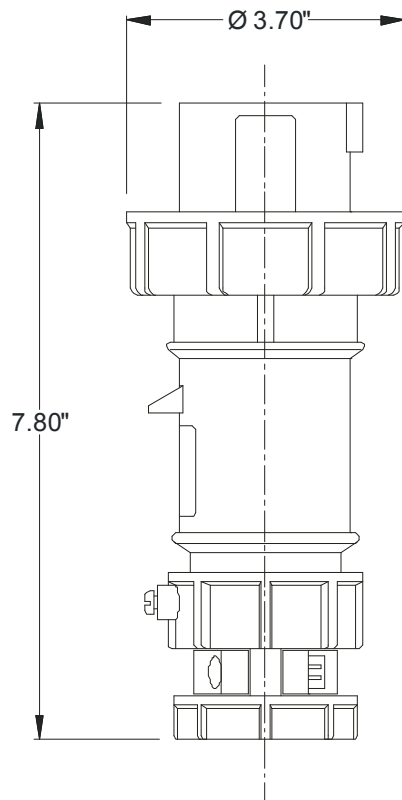

MENNEKES
Electrical Products
277 Fairfield Road
Fairfield, NJ 07004
800-882-7584
www.MENNEKES.com

PLUG, IN-LINE

Part No. ME 430P12W
Description: 30 Amp 125/250Vac 3 Pole, 4 Wire Plug
Construction: Watertight IEC IP 67
Approvals:  us to UL Standards 1682; 1686 and
CSA C22.2 No. 182.1
IEC 60309-1; IEC 60309-2

IEC COLOR CODE: Orange

GROUND SOCKET: 12 Hour Position Mates with Female in 12 Hour Position.

Front View of Plug

Wire Range: #8 - #12 AWG
Cord Range: .43" - .94"
Threaded Cable Entry: 1" NPT

Drawing Not to Scale