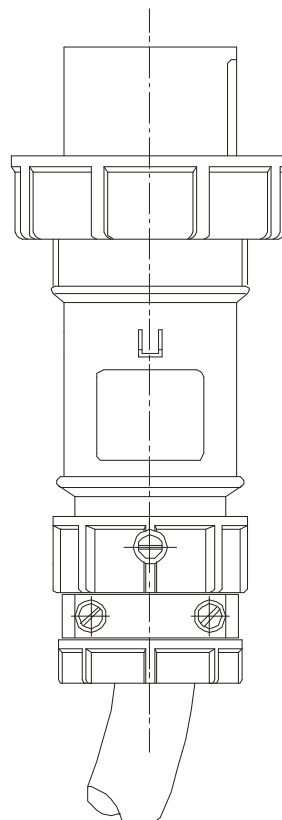

MENNEKES
Electrical Products
277 Fairfield Road
Fairfield, NJ 07004
800-882-7584
www.MENNEKES.com

PLUG, IN-LINE

Part No. ME 430P12W
Description: 30 Amp 125/250Vac 3 Pole, 4 Wire Plug
Construction: Watertight IEC IP 67
Approvals:  us to UL Standards 1682; 1686 and
CSA C22.2 No. 182.1
IEC 60309-1; IEC 60309-2

IEC COLOR CODE: Orange

GROUND SOCKET: 12 Hour Position Mates with Female in 12 Hour Position.

Front View of Plug

Wire Range: #8 - #12 AWG
Cord Range: .43" - .94"
Threaded Cable Entry: 1" NPT

Drawing Not to Scale