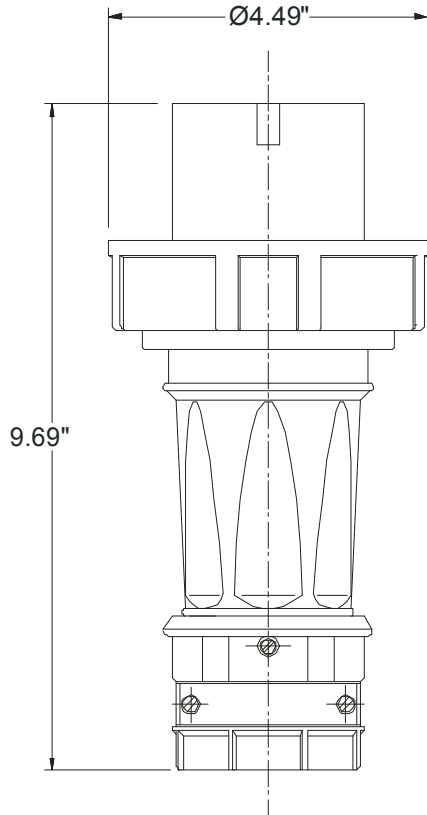

MENNEKES
Electrical Products
277 Fairfield Road
Fairfield, NJ 07004
800-882-7584
www.MENNEKES.com

PLUG, IN-LINE

Part No. ME 560P9W
Description: 60 Amp 3ØY 120/208Vac 4 Pole, 5 Wire Plug
Construction: Watertight IEC IP 67
Approvals:  us to UL Standards 1682; 1686 and
CSA C22.2 No. 182.1
IEC 60309-1; IEC 60309-2

IEC COLOR CODE: Blue

GROUND SOCKET: 3 Hour Position Mates with Female in 9 Hour Position.

Front View of Plug

Wire Range: #4 - #8 AWG
Cord Range: .57" - 1.42"
Threaded Cable Entry: 1 1/2" NPT

Drawing Not to Scale