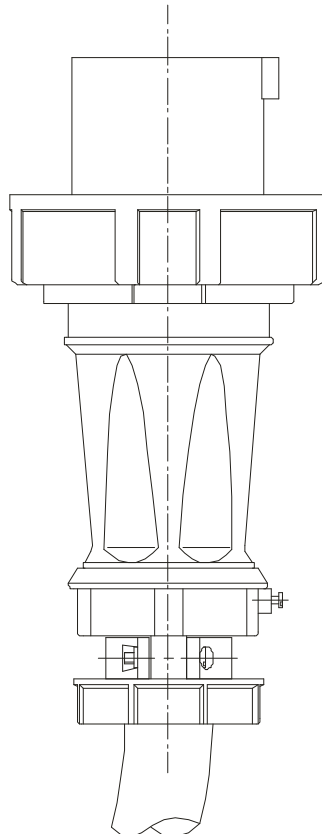

MENNEKES
Electrical Products
277 Fairfield Road
Fairfield, NJ 07004
800-882-7584
www.MENNEKES.com

PLUG, IN-LINE

Part No. ME 560P9W
Description: 60 Amp 3ØY 120/208Vac 4 Pole, 5 Wire Plug
Construction: Watertight IEC IP 67
Approvals:  us to UL Standards 1682; 1686 and
CSA C22.2 No. 182.1
IEC 60309-1; IEC 60309-2

IEC COLOR CODE: Blue

GROUND SOCKET: 3 Hour Position Mates with Female in 9 Hour Position.

Front View of Plug

Wire Range: #4 - #8 AWG
Cord Range: .57" - 1.42"
Threaded Cable Entry: 1 1/2" NPT

Drawing Not to Scale