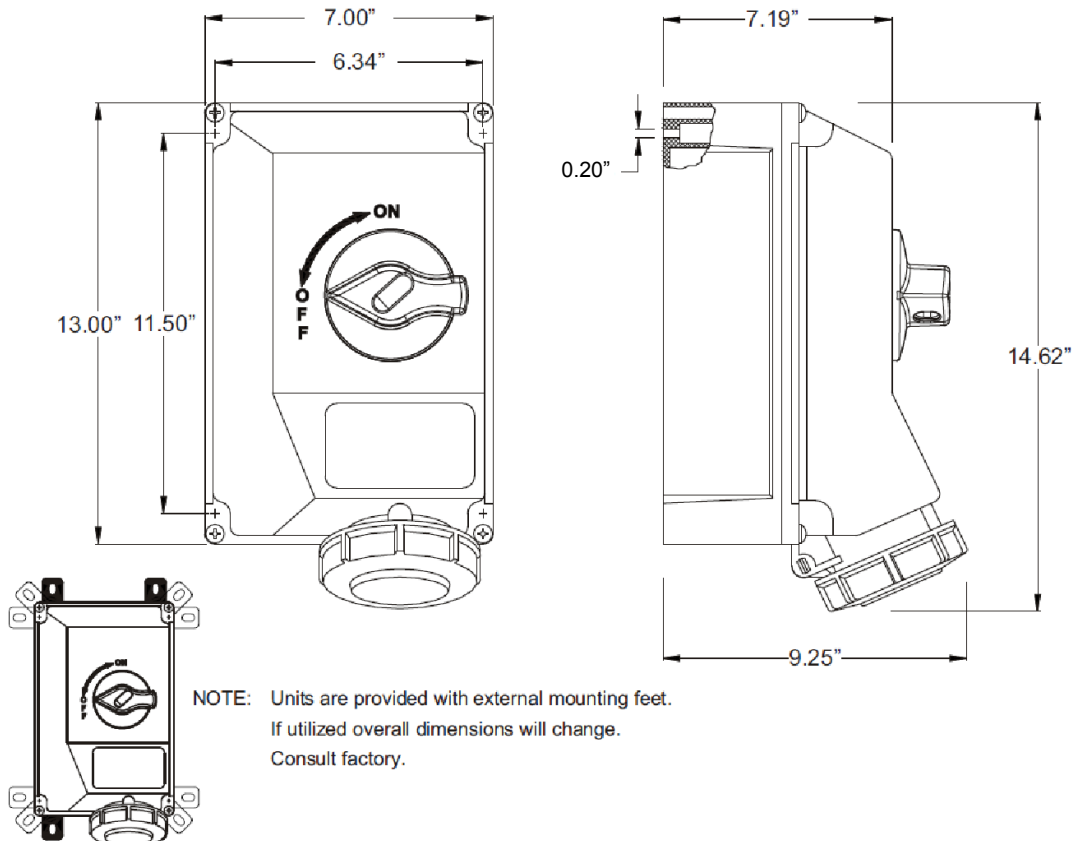

MENNEKES
Electrical Products
277 Fairfield Road
Fairfield, NJ 07004
800-882-7584
www.MENNEKES.com

RECEPTACLE, SWITCHED AND INTERLOCKED

Part No.	ME 560MI7
Description:	60 Amp 3ØY 5W 277/480Vac Switched and Interlocked Receptacle 40hp@277/480Vac.
Construction:	NEMA 4X; 12
Approvals:	 us to UL Standard 508 and CSA C22.2 No.14-10 IEC 60309-1; IEC 60309-2

IEC COLOR CODE: Red**GROUND SOCKET:** 7 Hour Position Mates with Male in 5 Hour Position.

Drawing Not to Scale