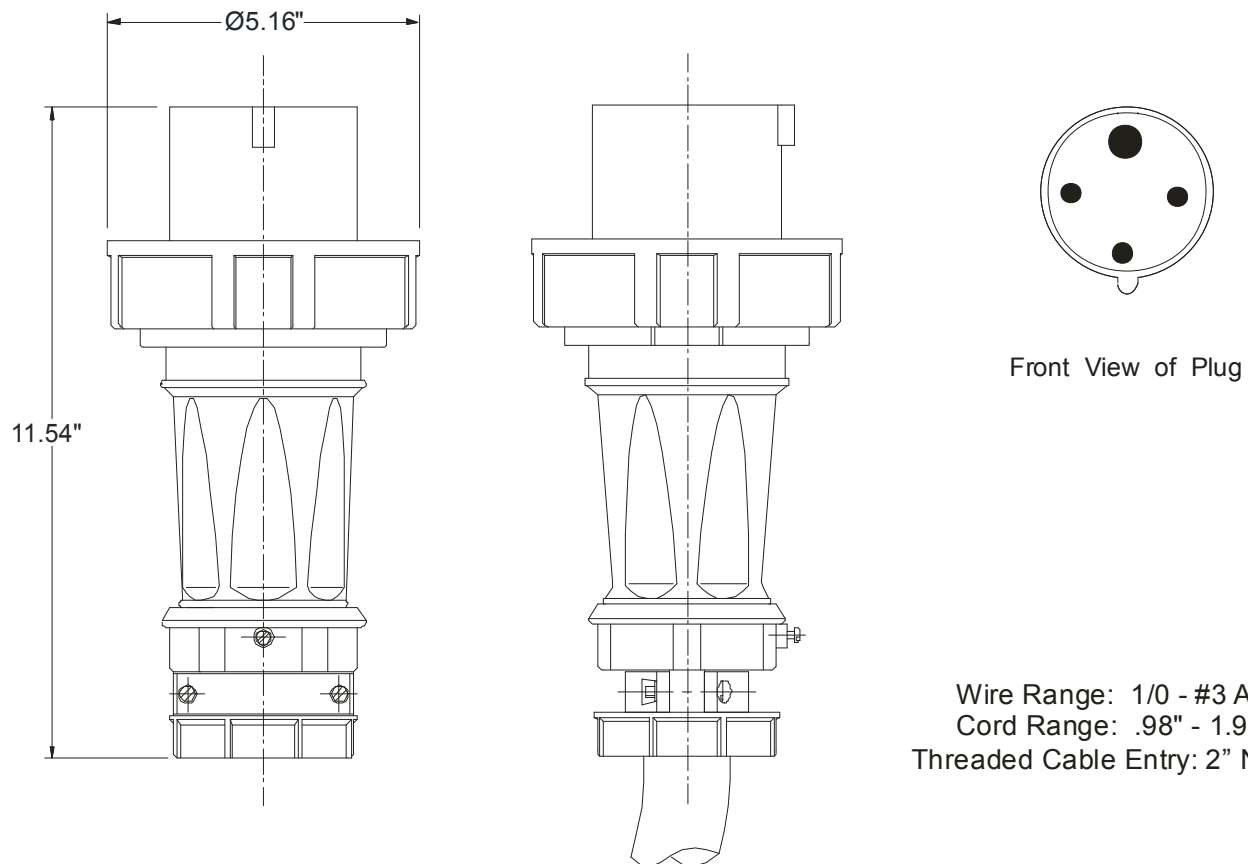

MENNEKES
Electrical Products
277 Fairfield Road
Fairfield, NJ 07004
800-882-7584
www.MENNEKES.com

PLUG, IN-LINE

Part No. ME 4100P12W
Description: 100 Amp 125/250Vac 3 Pole, 4 Wire Plug
Construction: Watertight IEC IP 67
Approvals:  us to UL Standards 1682; 1686 and
CSA C22.2 No. 182.1
IEC 60309-1; IEC 60309-2

IEC COLOR CODE: Orange

GROUND SOCKET: 12 Hour Position Mates with Female in 12 Hour Position.

Wire Range: 1/0 - #3 AWG
Cord Range: .98" - 1.97"
Threaded Cable Entry: 2" NPT

Drawing Not to Scale