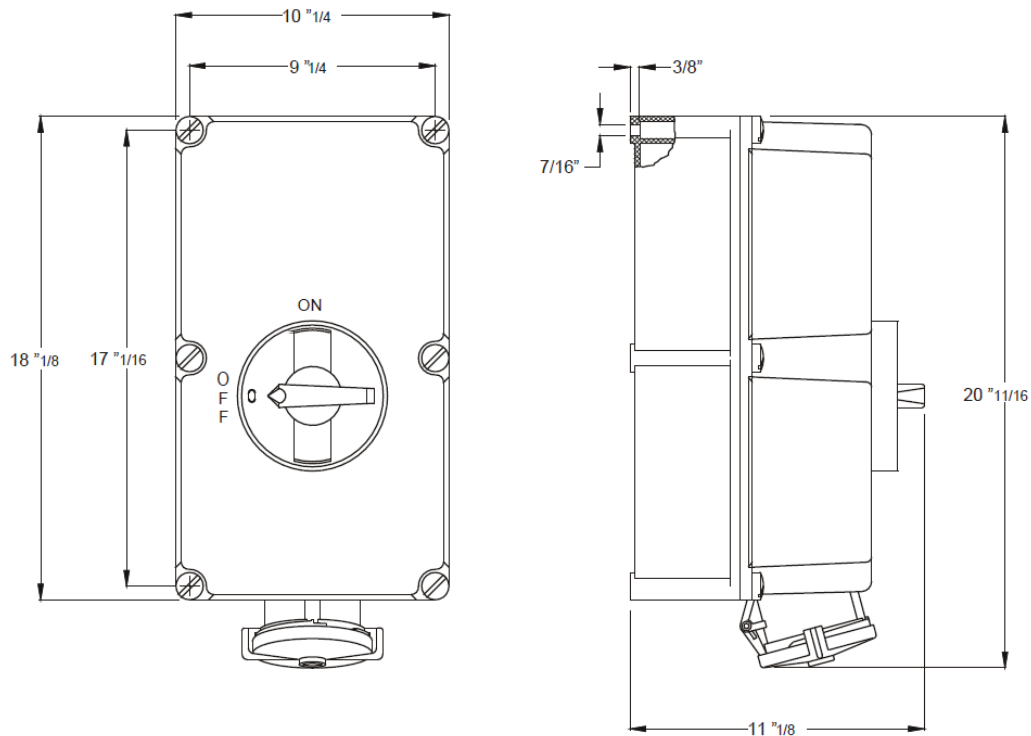

MENNEKES
Electrical Products
277 Fairfield Road
Fairfield, NJ 07004
800-882-7584
www.MENNEKES.com

RECEPTACLE, SWITCHED AND INTERLOCKED

Part No.	ME 4100MI9
Description:	100 Amp 3 phase 4W 250Vac Switched and Interlocked Receptacle. 25hp@250Vac.
Construction:	NEMA 4X; 12
Approvals:	 us to UL Standard 508 and CSA C22.2 No.14-10 IEC 60309-1; IEC 60309-2

IEC COLOR CODE: Blue

GROUND SOCKET: 9 Hour Position Mates with Male in 3 Hour Position.

Dimensions in Inches Unless Otherwise Stated.

Drawing Not to Scale