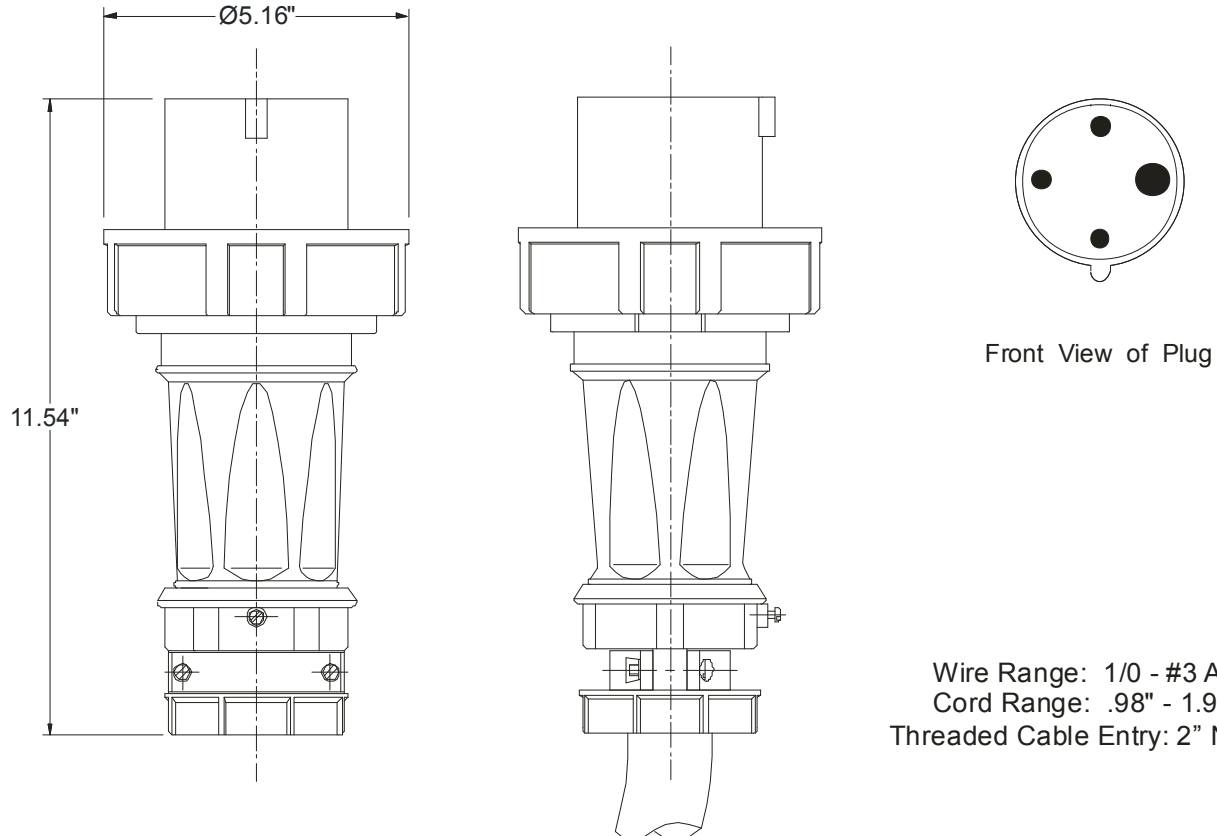

MENNEKES
Electrical Products
277 Fairfield Road
Fairfield, NJ 07004
800-882-7584
www.MENNEKES.com

PLUG, IN-LINE

Part No. ME 4100P9W
Description: 100 Amp 3Ø 250Vac 3 Pole, 4 Wire Plug
Construction: Watertight IEC IP 67
Approvals:  us to UL Standards 1682; 1686 and
CSA C22.2 No. 182.1
IEC 60309-1; IEC 60309-2

IEC COLOR CODE: Blue

GROUND SOCKET: 3 Hour Position Mates with Female in 9 Hour Position.

Wire Range: 1/0 - #3 AWG
Cord Range: .98" - 1.97"
Threaded Cable Entry: 2" NPT

Drawing Not to Scale