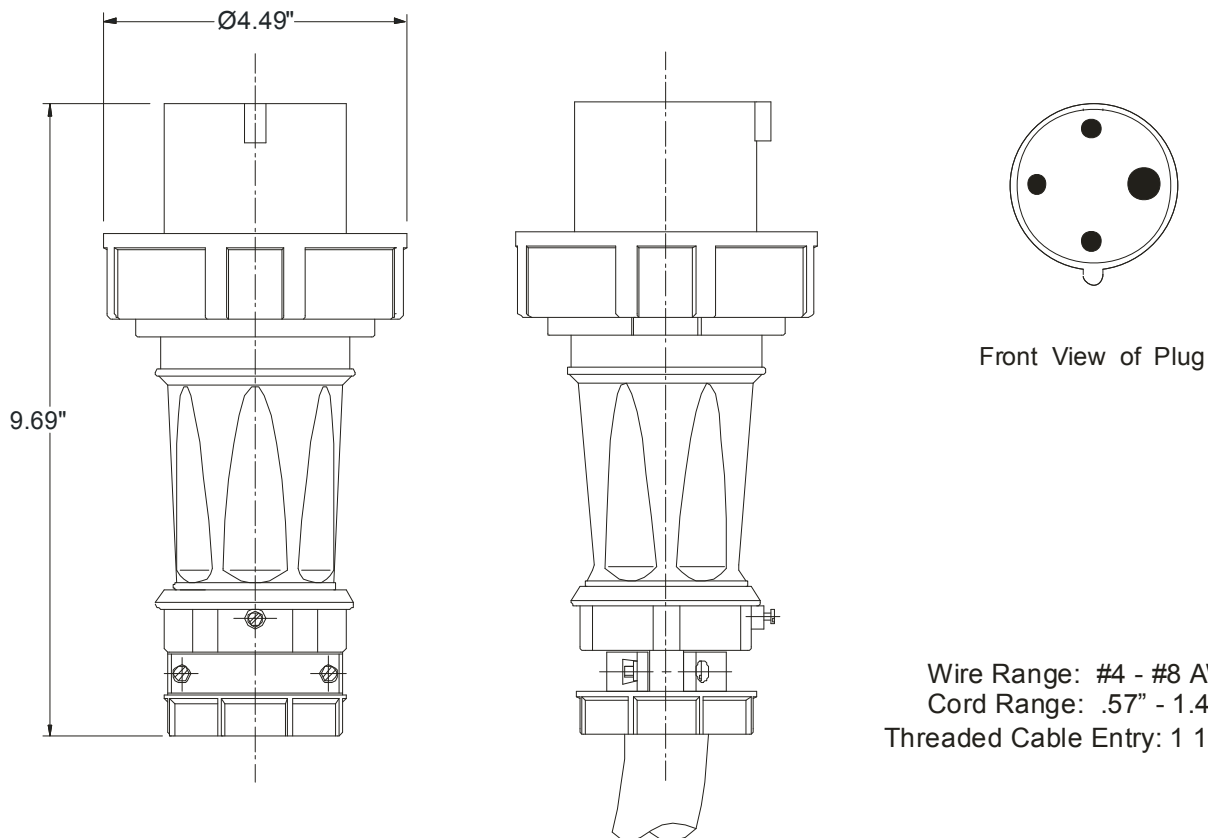

MENNEKES
Electrical Products
277 Fairfield Road
Fairfield, NJ 07004
800-882-7584
www.MENNEKES.com

PLUG, IN-LINE

Part No. ME 460P9W
Description: 60 Amp 3Ø 250Vac 3 Pole, 4 Wire Plug
Construction: Watertight IEC IP 67
Approvals:  us to UL Standards 1682; 1686 and
CSA C22.2 No. 182.1
IEC 60309-1; IEC 60309-2

IEC COLOR CODE: Blue

GROUND SOCKET: 3 Hour Position Mates with Female in 9 Hour Position.

Wire Range: #4 - #8 AWG
Cord Range: .57" - 1.42"
Threaded Cable Entry: 1 1/2" NPT

Drawing Not to Scale