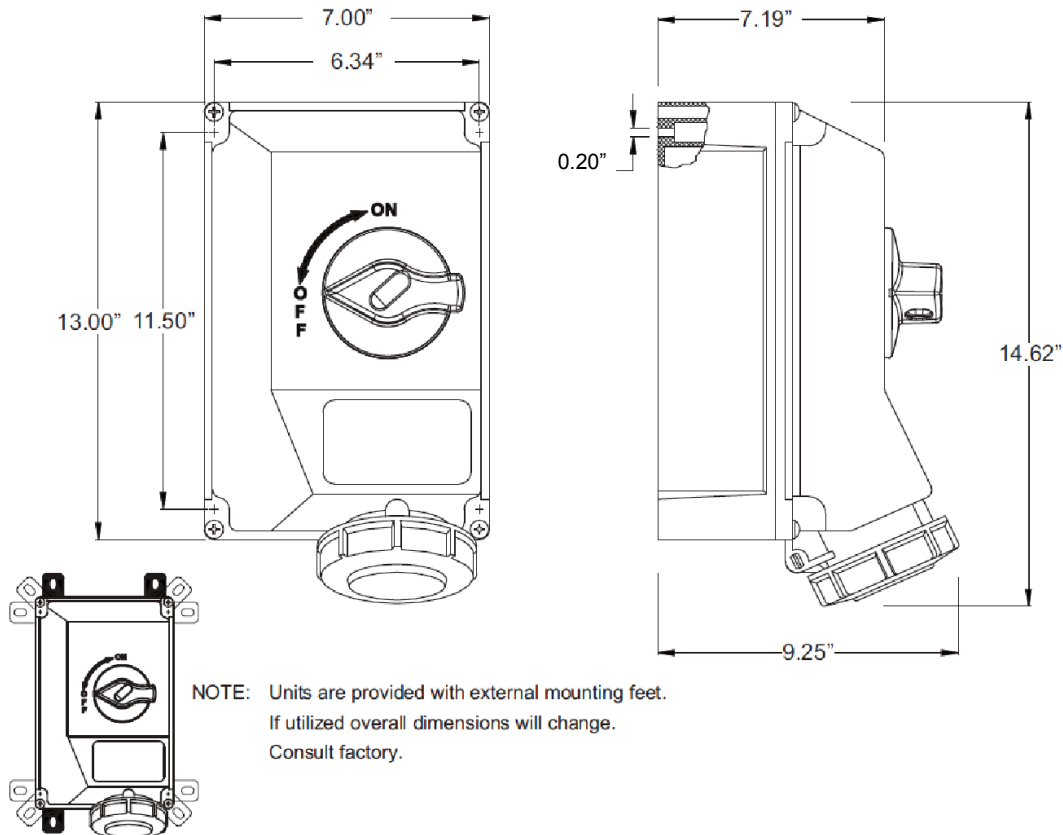

MENNEKES  
Electrical Products  
277 Fairfield Road  
Fairfield, NJ 07004  
800-882-7584  
www.MENNEKES.com

---

---

**RECEPTACLE, SWITCHED AND INTERLOCKED**

---

---

<b>Part No.</b>	ME 460MI12
<b>Description:</b>	60 Amp 1Ø 4W 125/250Vac Switched and Interlocked Receptacle 3hp@125Vac; 10hp@250Vac.
<b>Construction:</b>	NEMA 4X; 12
<b>Approvals:</b>	 us to UL Standard 508 and CSA C22.2 No.14-10 IEC 60309-1; IEC 60309-2

---

**IEC COLOR CODE:** Orange**GROUND SOCKET:** 12 Hour Position Mates with Male in 12 Hour Position.

Drawing Not to Scale