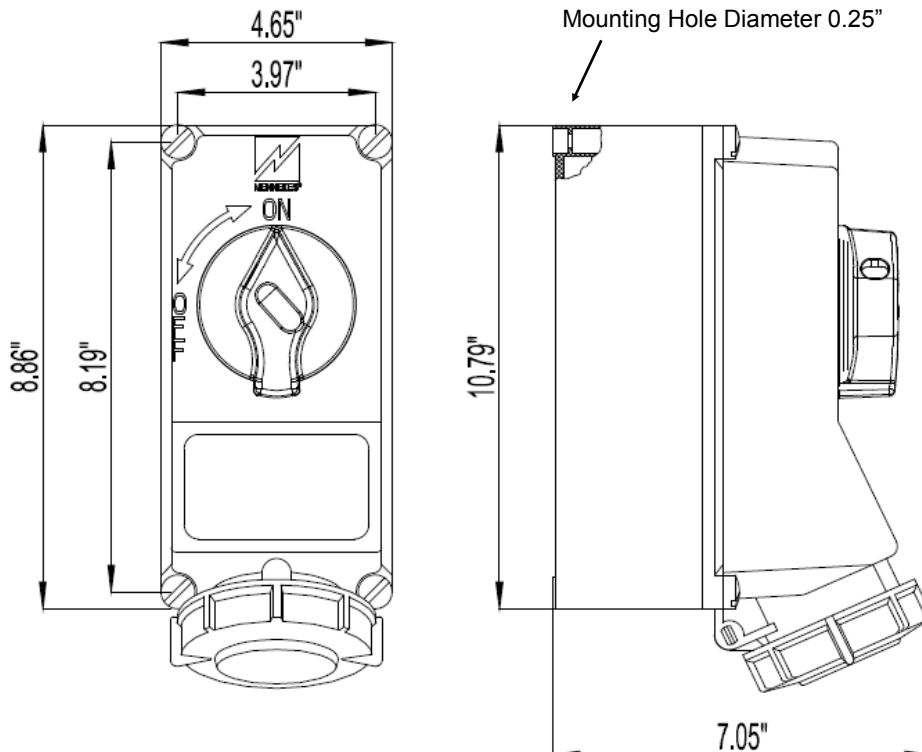

MENNEKES
Electrical Products
277 Fairfield Road
Fairfield, NJ 07004
800-882-7584
www.MENNEKES.com

RECEPTACLE, SWITCHED AND INTERLOCKED

Part No.	ME 530MI7
Description:	30 Amp 3ØY 5W 277/480Vac Switched and Interlocked Receptacle 20hp@277/480Vac.
Construction:	NEMA 4X; 12
Approvals:	 us to UL Standard 508 and CSA C22.2 No.14-10 IEC 60309-1; IEC 60309-2

IEC COLOR CODE: Red

GROUND SOCKET: 7 Hour Position Mates with Male in 5 Hour Position.

Drawing Not to Scale