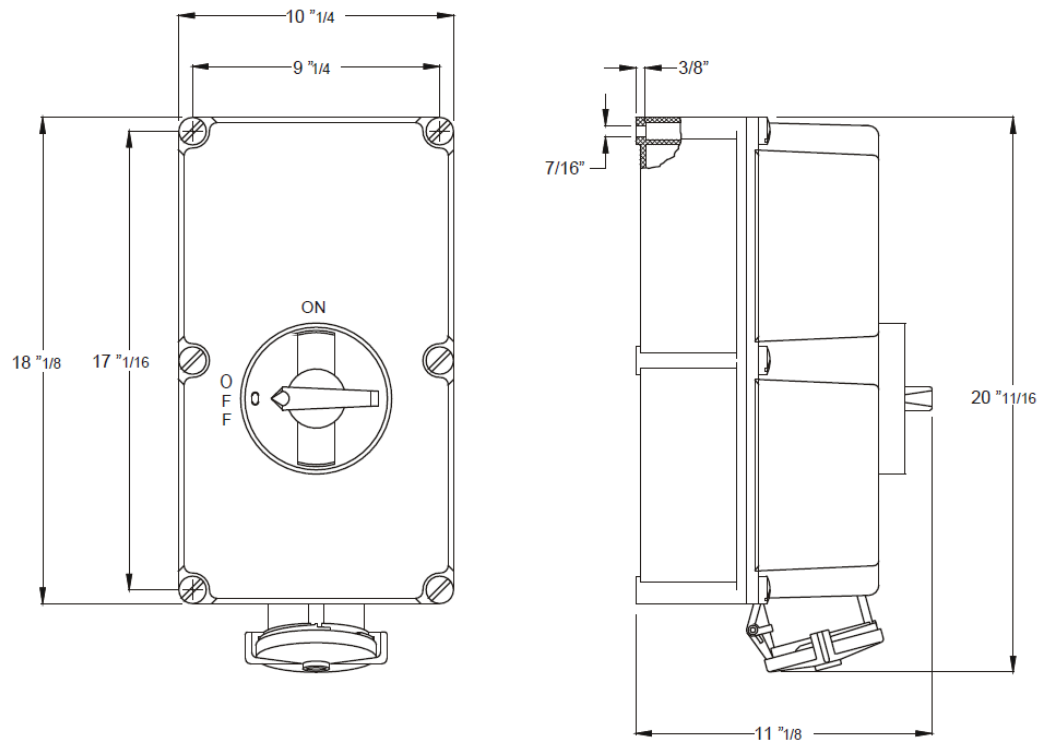

MENNEKES
Electrical Products
277 Fairfield Road
Fairfield, NJ 07004
800-882-7584
www.MENNEKES.com

RECEPTACLE, SWITCHED AND INTERLOCKED

Part No.	ME 5100MI9
Description:	100 Amp 3phase-Y 5W 120/208Vac Switched and Interlocked Receptacle. 25hp@120/208Vac
Construction:	NEMA 4X; 12
Approvals:	 us to UL Standard 508 and CSA C22.2 No.14-10 IEC 60309-1; IEC 60309-2

IEC COLOR CODE: Blue**GROUND SOCKET:** 9 Hour Position Mates with Male in 3 Hour Position.

Dimensions in Inches Unless Otherwise Stated.

Drawing Not to Scale