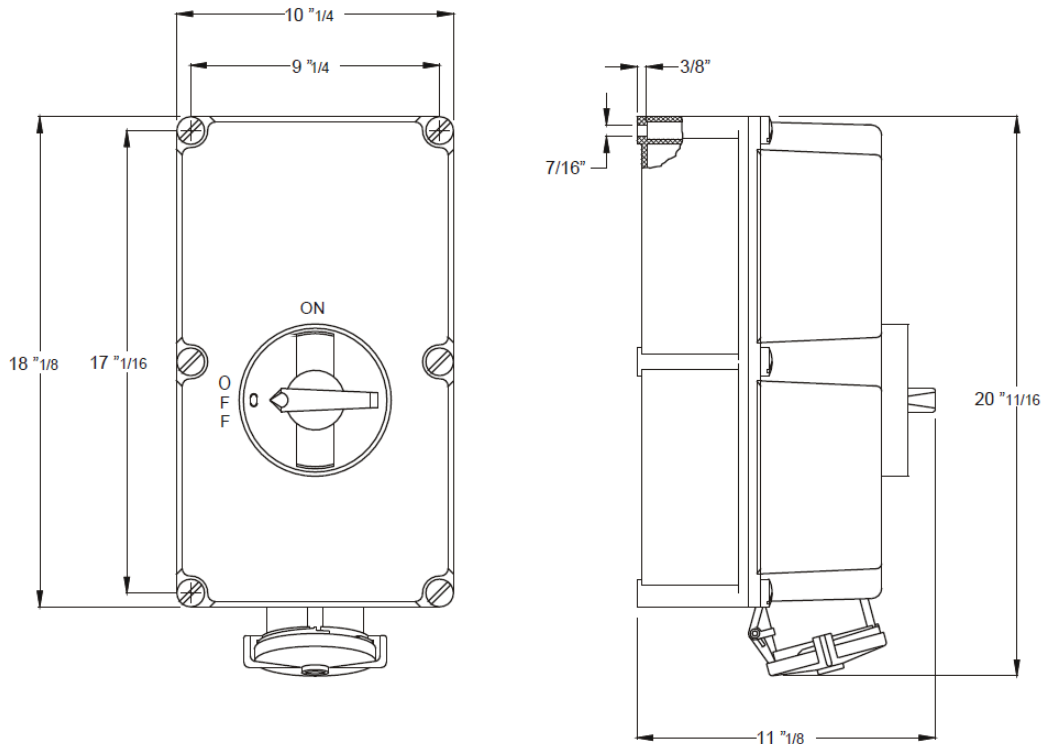

MENNEKES
Electrical Products
277 Fairfield Road
Fairfield, NJ 07004
800-882-7584
www.MENNEKES.com

RECEPTACLE, SWITCHED AND INTERLOCKED

Part No.	ME 5100MI7
Description:	100 Amp 3phase-Y 5W 277/480Vac Switched and Interlocked Receptacle. 50hp@277/480Vac
Construction:	NEMA 4X; 12
Approvals:	 to UL Standard 508 and CSA C22.2 No.14-10 IEC 60309-1; IEC 60309-2

IEC COLOR CODE: Red**GROUND SOCKET:** 7 Hour Position Mates with Male in 5 Hour Position.

Dimensions in Inches Unless Otherwise Stated.
Drawing Not to Scale