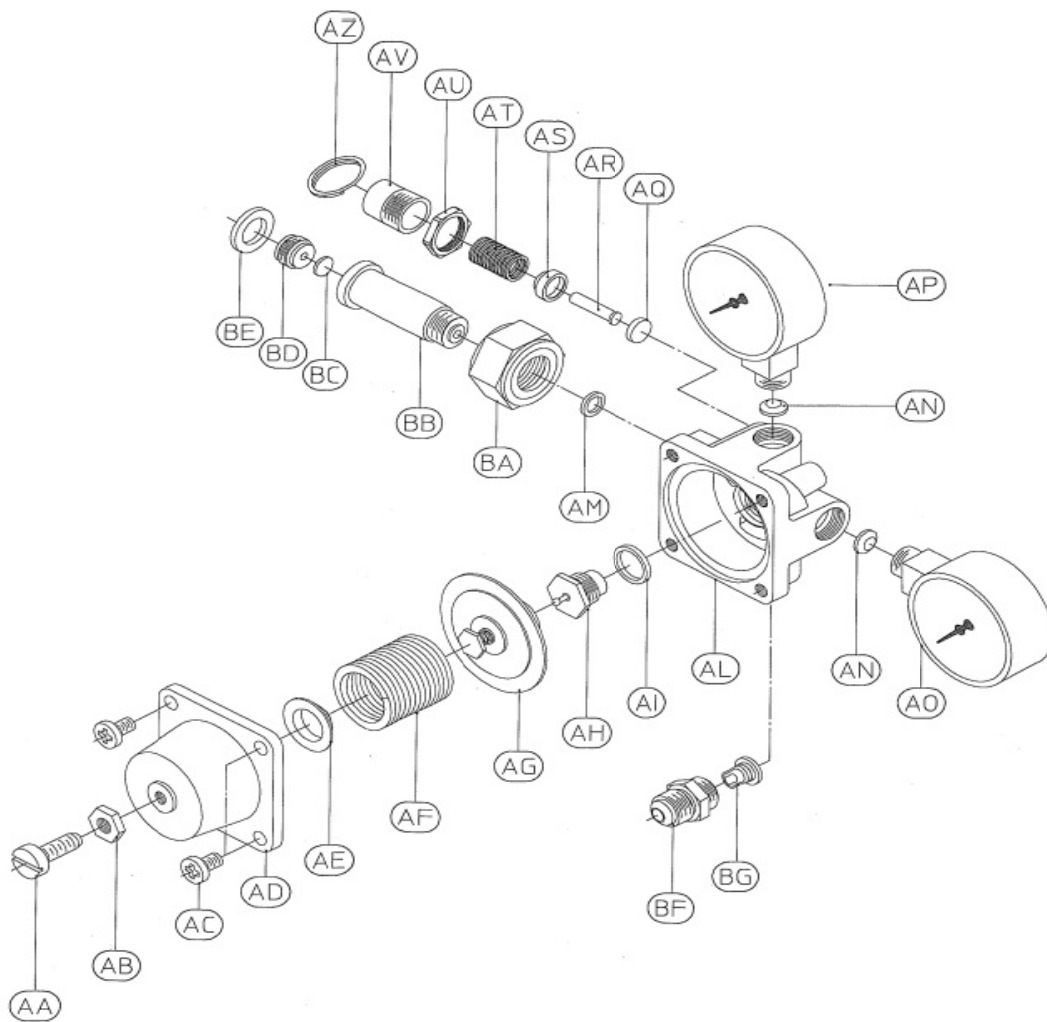

Exploded View

Product Specification subject to change without notice
Any act of copying distributing or disclosing of the datasheet
Will be liable against policy rights of Pacific Merchants

Krome Dispense
Ph: 0181 - 2600009
Fax: 0181 - 2602130
www.kromedispense.com

If you have any other technical question about this product please email us at info@kromedispense.com