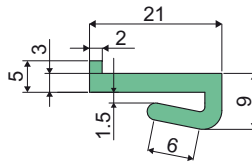

Chain guides and accessories

Part. 361 Extruded chain guide profiles supplied in coils of 50 Mt.

Code
361 / 83717

Materials: Extruded UHMWPE green colour.

Standard Packing: This item is sold in Mt. - min. 50 Mt.

On request:

- Guide profiles: Different colours and lengths.

Part. 362 Extruded chain guide profiles supplied in coils of 50 Mt.

Code
362 / 83718

Materials: Extruded UHMWPE green colour.

Standard Packing: This item is sold in Mt. - min. 50 Mt.

On request:

- Guide profiles: Different colours and lengths.

Part. 363 Extruded chain guide profiles supplied in coils of 50 Mt.

Code
363 / 83719

Materials: Extruded UHMWPE green colour.

Standard Packing: This item is sold in Mt. - min. 50 Mt.

On request:

- Guide profiles: Different colours and lengths.