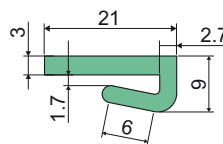

Chain guides and accessories

Part. 361 Extruded chain guide profiles supplied in coils of 50 Mt.

Code
361 / 83717

Materials: Extruded UHMWPE green colour.

Standard Packing: This item is sold in Mt. - min. 50 Mt.

On request:

- Guide profiles: Different colours and lengths.

Part. 362 Extruded chain guide profiles supplied in coils of 50 Mt.

Code
362 / 83718

Materials: Extruded UHMWPE green colour.

Standard Packing: This item is sold in Mt. - min. 50 Mt.

On request:

- Guide profiles: Different colours and lengths.

Part. 363 Extruded chain guide profiles supplied in coils of 50 Mt.

Code
363 / 83719

Materials: Extruded UHMWPE green colour.

Standard Packing: This item is sold in Mt. - min. 50 Mt.