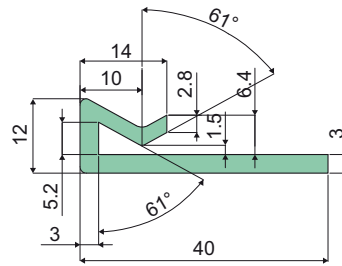

Chain guides and accessories

Part. 361 Extruded chain guide profiles supplied in coils of 50 Mt.

Code
361 / 83717

Materials: Extruded UHMWPE green colour.

Standard Packing: This item is sold in Mt. - min. 50 Mt.

On request:

- Guide profiles: Different colours and lengths.

Part. 362 Extruded chain guide profiles supplied in coils of 50 Mt.

Code
362 / 83718

Materials: Extruded UHMWPE green colour.

Standard Packing: This item is sold in Mt. - min. 50 Mt.

On request:

- Guide profiles: Different colours and lengths.

Part. 363 Extruded chain guide profiles supplied in coils of 50 Mt.

Code
363 / 83719

Materials: Extruded UHMWPE green colour.

Standard Packing: This item is sold in Mt. - min. 50 Mt.