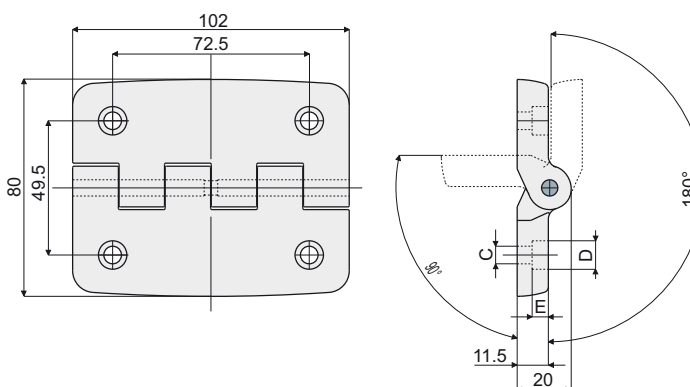

Hinges

Part. 233 Hinge

| A (mm) | B (mm) | C (mm) | D (mm) | E (mm) | F (mm) | Code |
|--------|--------|--------|--------|--------|--------|-------------|
| 34 | 50 | 5,5 | 10,5 | 3,5 | 34 | 233 / 80970 |
| 31 | 50 | 5,5 | 9 | 5 | 30 | 233 / 80772 |
| 40 | 70 | 6,5 | 10,5 | 6 | 30 | 233 / 80773 |
| 46 | 70 | 6,5 | 10,5 | 6 | 30 | 233 / 80774 |
| 46 | 70 | 8,5 | 13,5 | 5 | 30 | 233 / 80775 |

MATERIALS: Hinge made of reinforced polyamide black colour; pin made of stainless steel AISI 304.

FEATURES: Maximum rotation 270°

BOX QUANTITY: 24 pieces.

ON REQUEST:

- Hinges: In reinforced polypropylene, other colours.
- Box Quantity: According to your request.

Part. 234 Hinge

| C (mm) | D (mm) | E (mm) | Code |
|--------|--------|--------|-------------|
| 6,5 | 10,5 | 6 | 234 / 80776 |
| 8,5 | 13,5 | 8 | 234 / 80777 |

MATERIALS: Hinge made of reinforced polyamide black colour; pin made of stainless steel AISI 304.

FEATURES: Maximum rotation 270°

BOX QUANTITY: 24 pieces.

ON REQUEST:

- Hinges: In reinforced polypropylene, other colours.
- Box Quantity: According to your request.