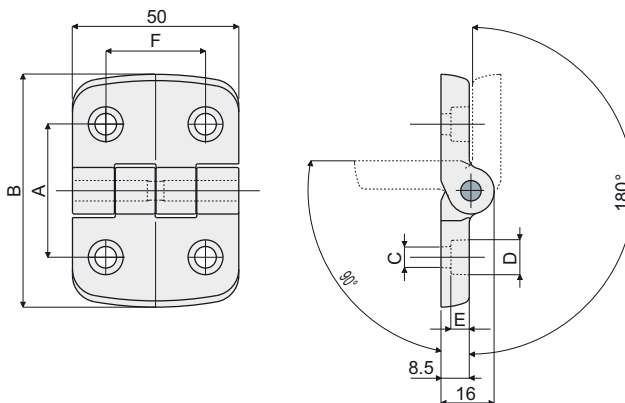

Hinges

Part. 233 Hinge

| A (mm) | B (mm) | C (mm) | D (mm) | E (mm) | F (mm) | Code |
|--------|--------|--------|--------|--------|--------|-------------|
| 34 | 50 | 5,5 | 10,5 | 3,5 | 34 | 233 / 80970 |
| 31 | 50 | 5,5 | 9 | 5 | 30 | 233 / 80772 |
| 40 | 70 | 6,5 | 10,5 | 6 | 30 | 233 / 80773 |
| 46 | 70 | 6,5 | 10,5 | 6 | 30 | 233 / 80774 |
| 46 | 70 | 8,5 | 13,5 | 5 | 30 | 233 / 80775 |

MATERIALS: Hinge made of reinforced polyamide black colour; pin made of stainless steel AISI 304.

FEATURES: Maximum rotation 270°

BOX QUANTITY: 24 pieces.

ON REQUEST:

- Hinges: In reinforced polypropylene, other colours.
- Box Quantity: According to your request.

Part. 234 Hinge

| C (mm) | D (mm) | E (mm) | Code |
|--------|--------|--------|-------------|
| 6,5 | 10,5 | 6 | 234 / 80776 |
| 8,5 | 13,5 | 8 | 234 / 80777 |

MATERIALS: Hinge made of reinforced polyamide black colour; pin made of stainless steel AISI 304.

FEATURES: Maximum rotation 270°

BOX QUANTITY: 24 pieces.

ON REQUEST:

- Hinges: In reinforced polypropylene, other colours.
- Box Quantity: According to your request.