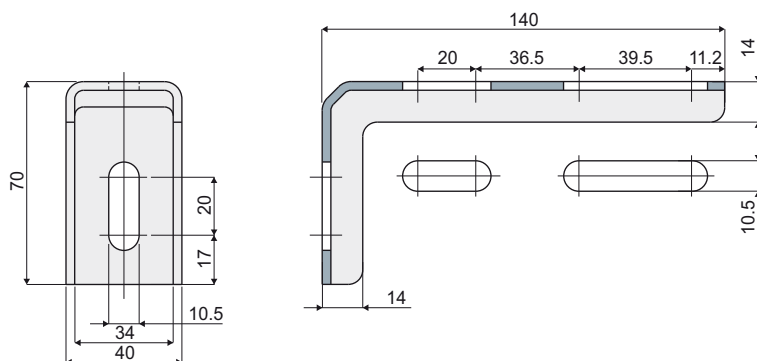

Guide rail brackets

Bracket 90°
(70 mm x 70 mm)

Part. **387**

Code

387 / 84128

MATERIALS: Bracket in stainless steel AISI 304.

BOX QUANTITY: 24 pieces.

ON REQUEST:

- Box quantities: According to your request.

Bracket 90°
(70 mm x 140 mm)

Part. **392**

Code

392 / 84130

MATERIALS: Bracket in stainless steel AISI 304.

BOX QUANTITY: 24 pieces.

ON REQUEST: