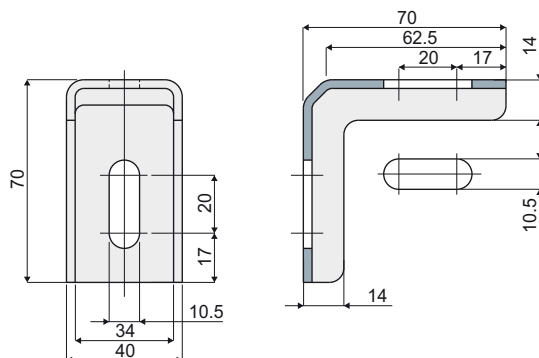

Guide rail brackets

Bracket 90°
(70 mm x 70 mm)

Part. **387**

Code

387 / 84128

MATERIALS: Bracket in stainless steel AISI 304.

BOX QUANTITY: 24 pieces.

ON REQUEST:

- Box quantities: According to your request.

Bracket 90°
(70 mm x 140 mm)

Part. **392**

Code

392 / 84130

MATERIALS: Bracket in stainless steel AISI 304.

BOX QUANTITY: 24 pieces.

ON REQUEST: