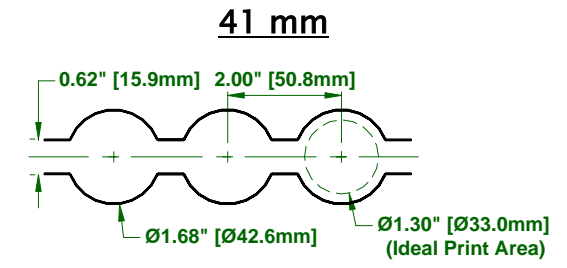

DAISY CHAIN LIDDING

Common Case Packaging

Lid Size	34 mm			37 mm	41 mm		51 mm			60 mm
Roll Diameter inches (mm)	14.25 (362)	13.25 (337)	12.75 (324)	17.06 (433)	12.75 (324)	14.75 (375)	14.63 (372)	11.88 (302)	13.75 (349)	12.5 (318)
Core Diameter inches (mm)	3.25 (83)	3.25 (83)	3.25 (83)	3.25 (83)	3.25 (83)	3.25 (83)	3.25 (83)	3.25 (83)	3.25 (83)	3.50 (89)
Rolls Per Box	4	6	8	6	6	6	4	8	8	4
Lids Per Roll	18,000	14,000	14,000	20,000	10,000	13,500	11,000	7,500	10,000	7,000
Case Quantity	72,000	84,000	112,000	120,000	60,000	81,000	44,000	60,000	80,000	28,000

All values are nominal and do not include standard manufacturing tolerances. In drawings \varnothing = diameter and R = radius.

Custom case packaging per customer requirements is available.

All sales are subject to Winpak's terms and conditions.

DAISY CHAIN LIDDINGTypical Daisy Chain Applications

Coffee Creamers
(34 mm Lid Diameter Shown)

Condiments & Sauces
(51 mm Lid Diameter Shown)

Spreads
(37 mm Lid Diameter Shown)

Dips & Dressings
(60 mm Lid Diameter Shown)