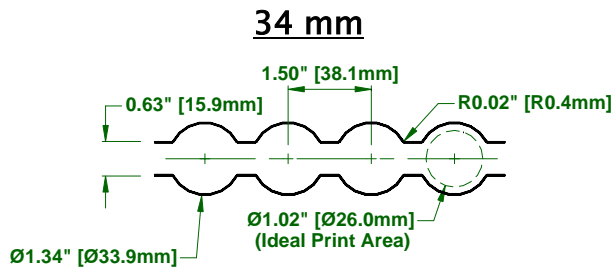

DAISY CHAIN LIDDING

Common Case Packaging

Lid Size	34 mm			37 mm	41 mm		51 mm			60 mm
Roll Diameter inches (mm)	14.25 (362)	13.25 (337)	12.75 (324)	17.06 (433)	12.75 (324)	14.75 (375)	14.63 (372)	11.88 (302)	13.75 (349)	12.5 (318)
Core Diameter inches (mm)	3.25 (83)	3.25 (83)	3.25 (83)	3.25 (83)	3.25 (83)	3.25 (83)	3.25 (83)	3.25 (83)	3.25 (83)	3.50 (89)
Rolls Per Box	4	6	8	6	6	6	4	8	8	4
Lids Per Roll	18,000	14,000	14,000	20,000	10,000	13,500	11,000	7,500	10,000	7,000
Case Quantity	72,000	84,000	112,000	120,000	60,000	81,000	44,000	60,000	80,000	28,000

All values are nominal and do not include standard manufacturing tolerances. In drawings \varnothing = diameter and R = radius.

Custom case packaging per customer requirements is available.

All sales are subject to Winpak's terms and conditions.

DAISY CHAIN LIDDINGTypical Daisy Chain Applications

Coffee Creamers
(34 mm Lid Diameter Shown)

Condiments & Sauces
(51 mm Lid Diameter Shown)

Spreads
(37 mm Lid Diameter Shown)

Dips & Dressings
(60 mm Lid Diameter Shown)