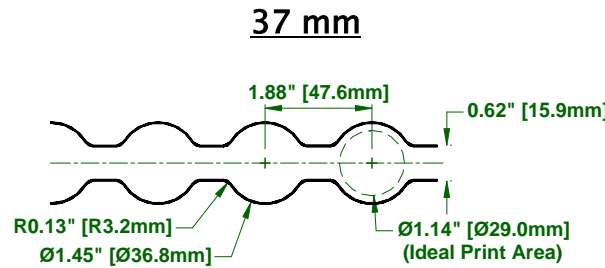

DAISY CHAIN LIDDING

Common Case Packaging

Lid Size	34 mm			37 mm	41 mm		51 mm			60 mm
Roll Diameter inches (mm)	14.25 (362)	13.25 (337)	12.75 (324)	17.06 (433)	12.75 (324)	14.75 (375)	14.63 (372)	11.88 (302)	13.75 (349)	12.5 (318)
Core Diameter inches (mm)	3.25 (83)	3.25 (83)	3.25 (83)	3.25 (83)	3.25 (83)	3.25 (83)	3.25 (83)	3.25 (83)	3.25 (83)	3.50 (89)
Rolls Per Box	4	6	8	6	6	6	4	8	8	4
Lids Per Roll	18,000	14,000	14,000	20,000	10,000	13,500	11,000	7,500	10,000	7,000
Case Quantity	72,000	84,000	112,000	120,000	60,000	81,000	44,000	60,000	80,000	28,000

All values are nominal and do not include standard manufacturing tolerances. In drawings \varnothing = diameter and R = radius.

Custom case packaging per customer requirements is available.

All sales are subject to Winpak's terms and conditions.

DAISY CHAIN LIDDINGTypical Daisy Chain Applications

Coffee Creamers
(34 mm Lid Diameter Shown)

Condiments & Sauces
(51 mm Lid Diameter Shown)

Spreads
(37 mm Lid Diameter Shown)

Dips & Dressings
(60 mm Lid Diameter Shown)