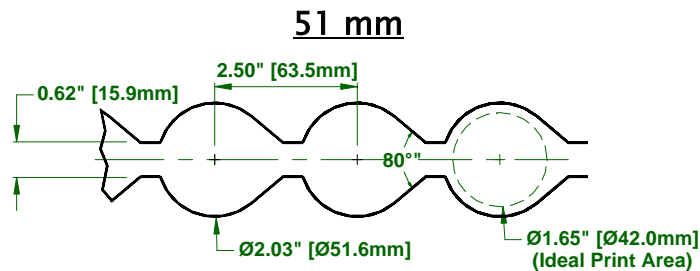

DAISY CHAIN LIDDING

Common Case Packaging

Lid Size	34 mm			37 mm	41 mm		51 mm			60 mm
Roll Diameter inches (mm)	14.25 (362)	13.25 (337)	12.75 (324)	17.06 (433)	12.75 (324)	14.75 (375)	14.63 (372)	11.88 (302)	13.75 (349)	12.5 (318)
Core Diameter inches (mm)	3.25 (83)	3.25 (83)	3.25 (83)	3.25 (83)	3.25 (83)	3.25 (83)	3.25 (83)	3.25 (83)	3.25 (83)	3.50 (89)
Rolls Per Box	4	6	8	6	6	6	4	8	8	4
Lids Per Roll	18,000	14,000	14,000	20,000	10,000	13,500	11,000	7,500	10,000	7,000
Case Quantity	72,000	84,000	112,000	120,000	60,000	81,000	44,000	60,000	80,000	28,000

All values are nominal and do not include standard manufacturing tolerances. In drawings \varnothing = diameter and R = radius.

Custom case packaging per customer requirements is available.

All sales are subject to Winpak's terms and conditions.

DAISY CHAIN LIDDINGTypical Daisy Chain Applications

Coffee Creamers
(34 mm Lid Diameter Shown)

Condiments & Sauces
(51 mm Lid Diameter Shown)

Spreads
(37 mm Lid Diameter Shown)

Dips & Dressings
(60 mm Lid Diameter Shown)