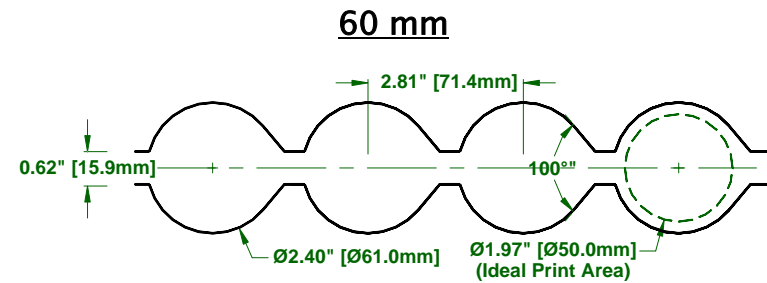

DAISY CHAIN LIDDING

Common Case Packaging

Lid Size	34 mm			37 mm	41 mm		51 mm			60 mm
Roll Diameter inches (mm)	14.25 (362)	13.25 (337)	12.75 (324)	17.06 (433)	12.75 (324)	14.75 (375)	14.63 (372)	11.88 (302)	13.75 (349)	12.5 (318)
Core Diameter inches (mm)	3.25 (83)	3.25 (83)	3.25 (83)	3.25 (83)	3.25 (83)	3.25 (83)	3.25 (83)	3.25 (83)	3.25 (83)	3.50 (89)
Rolls Per Box	4	6	8	6	6	6	4	8	8	4
Lids Per Roll	18,000	14,000	14,000	20,000	10,000	13,500	11,000	7,500	10,000	7,000
Case Quantity	72,000	84,000	112,000	120,000	60,000	81,000	44,000	60,000	80,000	28,000

All values are nominal and do not include standard manufacturing tolerances. In drawings \varnothing = diameter and R = radius.

Custom case packaging per customer requirements is available.

All sales are subject to Winpak's terms and conditions.

DAISY CHAIN LIDDINGTypical Daisy Chain Applications

Coffee Creamers
(34 mm Lid Diameter Shown)

Condiments & Sauces
(51 mm Lid Diameter Shown)

Spreads
(37 mm Lid Diameter Shown)

Dips & Dressings
(60 mm Lid Diameter Shown)