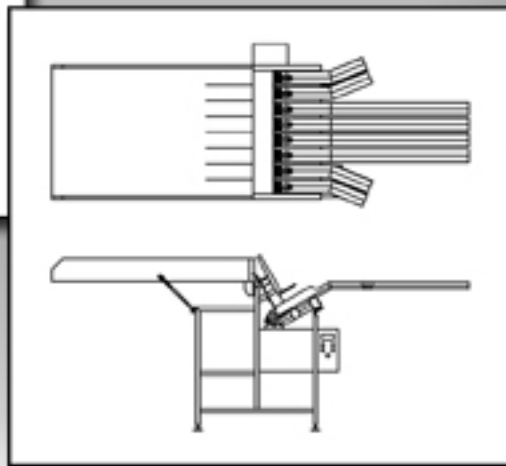

Patty Stacker

Automatically stacks frozen patties, greatly reducing pack-off labor.

Stacks patties from the fastest former - up to and beyond 100 strokes per minute.

Field proven - hundreds in operation in many applications all over the world.

Stacks a wide variety of shapes and sizes, with or without paper interleaving.

Sleeve pack system available.

Quick change, custom trough assemblies allow the stacker to switch from one patty to another in minutes.