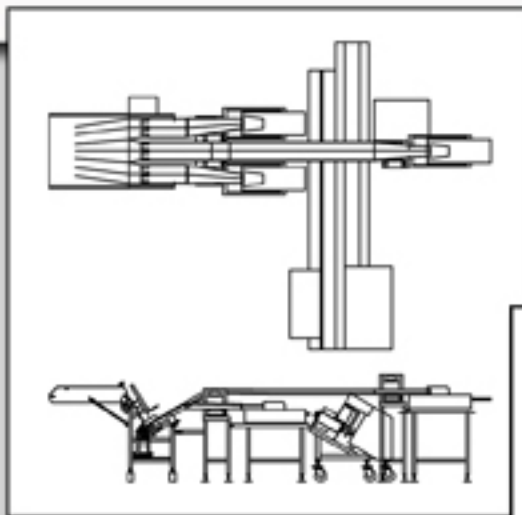

Patty Stacker

Automatically stacks frozen patties, greatly reducing pack-off labor.

Stacks patties from the fastest former - up to and beyond 100 strokes per minute.

Field proven - hundreds in operation in many applications all over the world.

Stacks a wide variety of shapes and sizes, with or without paper interleaving.

Sleeve pack system available.

Quick change, custom trough assemblies allow the stacker to switch from one patty to another in minutes.