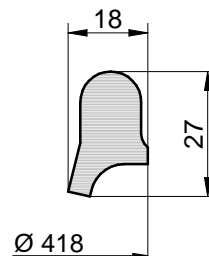

Item	Article No.	Designation	Qty
1	7TA4000	FRAME	1
2	7CA4000	COVER	1
3	9641	GASKET G/AE	1
4	71026	ARM	1
5	95012	SCREW TE M10X30	3
6	95206	SELF LOCKING NUT M10	3
7	91001	SPINDLE M10 L=105	1
8	97003	WASHER §10X20	2
9	94160	HANDLE MEC/60	1
10	97307	BLU CAP	1

NEW GASKET (starting from September 2009)

Article No.	Material	COLOR	Temperature
96470	NBR	WHITE RAL 9016	-30° / 110°C
96471	EPDM	GREY 70 Shore A	-15° / 90°C
96475	SILICON	CLEAR WHITE	-50° / 200°C
96476	FKM	BLACK RAL 9017	-10° / 250°C