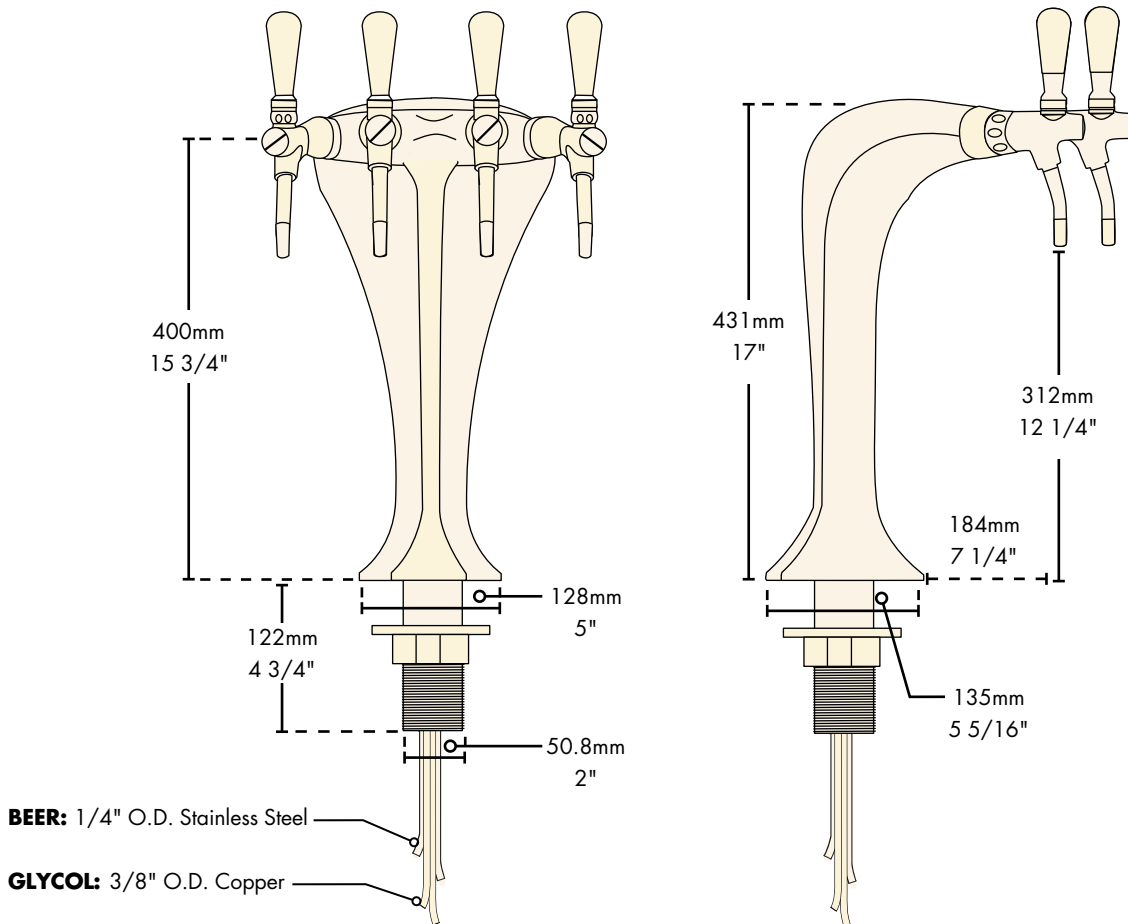

- Simple elegance with Italian style for dispensing draft beer.
- Available in either ice frosted or frost-free smooth exterior.
- The draft tower is a marketing tool, not just a bar fixture.
- Delivered complete with European-style faucets.

Chrome
MM1094K

(shown with ice)

Chrome
(shown without ice)
MM1094F

Faucet knobs not included.

Specifications

Micro Matic reserves the right to change specifications without notice.

Part No.	Faucets	Finish	Dispense System	Shipping Weight	Box Dimensions
<input type="checkbox"/> MM1094F (Ice Frosted)	4	Chrome	Glycol	6 kg 14 lbs	711mm L x 203mm W x 203mm H 28"L x 8"W x 8"L
<input type="checkbox"/> MM1094K (No Ice)	4	Chrome	Glycol	6 kg 14 lbs	711mm L x 203mm W x 203mm H 28"L x 8"W x 8"L

Dimensions

Copyright ©2007 Micro Matic USA, Inc. All Rights Reserved.

00241-D0607 11-07

MICRO MATIC

www.micromatic.com

Toll Free: 1-(866) 327-4159

West	Central	Southeast	Northeast
------	---------	-----------	-----------