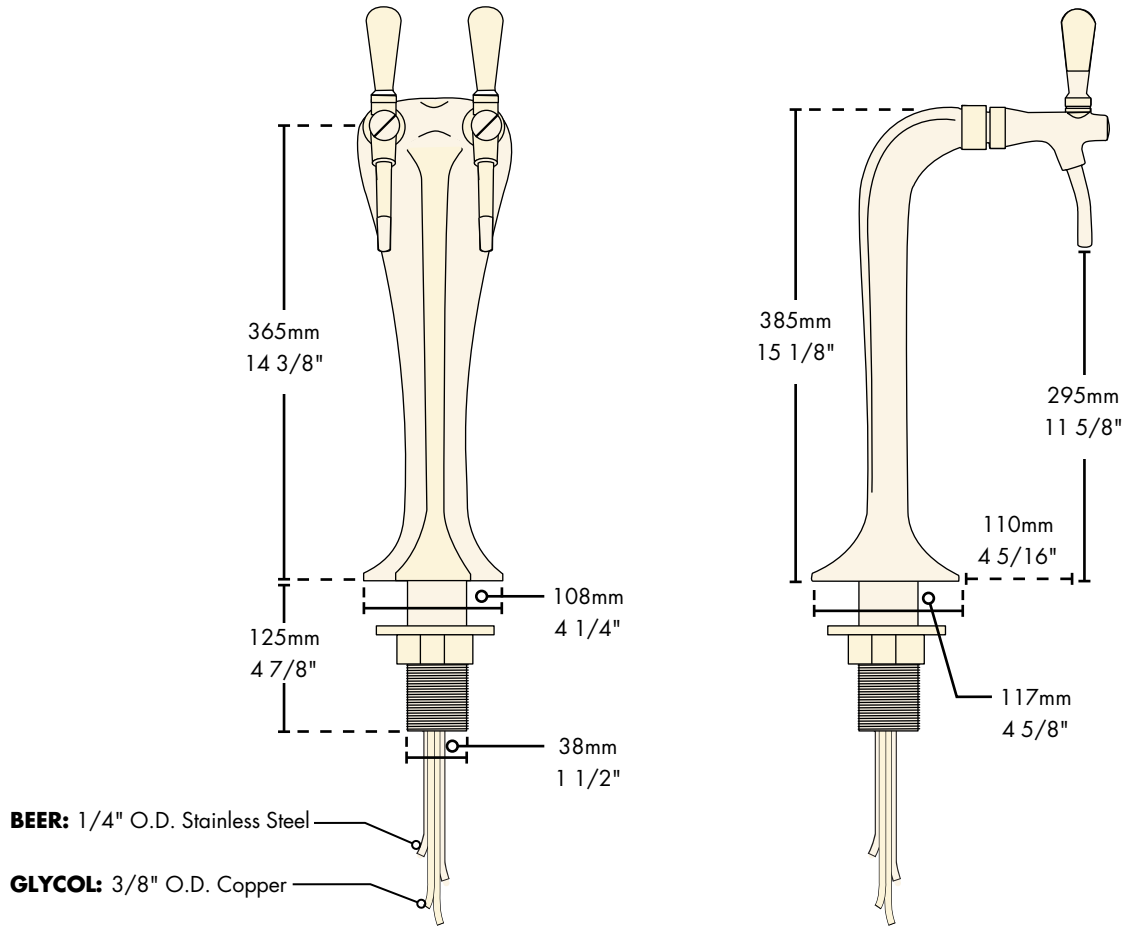

- Simple elegance with Italian style for dispensing draft beer.
- Available in either ice frosted or frost-free smooth exterior.
- The draft tower is a marketing tool, not just a bar fixture.
- Delivered complete with European-style faucets.

Chrome
MM1092F

Chrome
MM1092K

Faucet knobs not included.

Specifications

Part No.	Faucets	Finish	Dispense System	Shipping Weight	Box Dimensions
<input type="checkbox"/> MM1092F (Ice Frosted)	2	Chrome	Glycol	6 kg 12 lbs	711mm L x 203mm W x 203mm H 28"L x 8"W x 8"L
<input type="checkbox"/> MM1092K (No Ice)	2	Chrome	Glycol	6 kg 12 lbs	711mm L x 203mm W x 203mm H 28"L x 8"W x 8"L

Dimensions

Copyright ©2007 Micro Matic USA, Inc. All Rights Reserved. 00122D0507 11-07

www.micromatic.com

Toll Free: 1-(866) 327-4159

West	Central	Southeast	Northeast
19791 Bahama Street Northridge, CA 91324 Tel. (818) 701-9765 Fax. (818) 701-9844	10726 North Second Street Machesney Park, IL 61115 Tel. (815) 968-7557 Fax. (815) 968-0363	16121 Flight Path Drive Brooksville, FL 34604 Tel. (352) 799-6331 Fax. (352) 796-2429	4601 Saucon Creek Road Center Valley, PA 18034 Tel. (610) 625-4464 Fax. (610) 625-4466