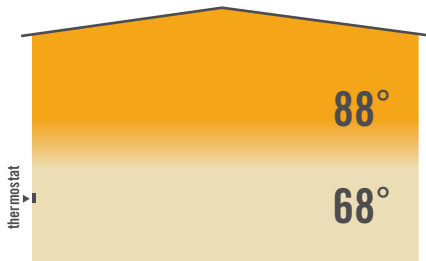

Technical Specifications	
Dimensions	7.25 x 3.8 in. (184 x 97 mm)
Wall Mounted	Surface mount on standard electrical box
Interface Housing	SmartSense controller housing = ABS plastic SmartSense controller cover and mounting plate = Aluminum Remote sensor housing = ABS plastic
Power Supply	0.25 A
Connection Type	2-conductor shielded cables, 18–22 gauge stranded
Number of Temperature Sensors	One internal, one remote
User Modes – Summer, Winter and Manual	10–100%
Locking Enclosure	Optional

Slash winter heating bills by up to 30% by minimizing the ceiling-to-floor temperature differential.

Keep employees comfortable and more productive in the summer.