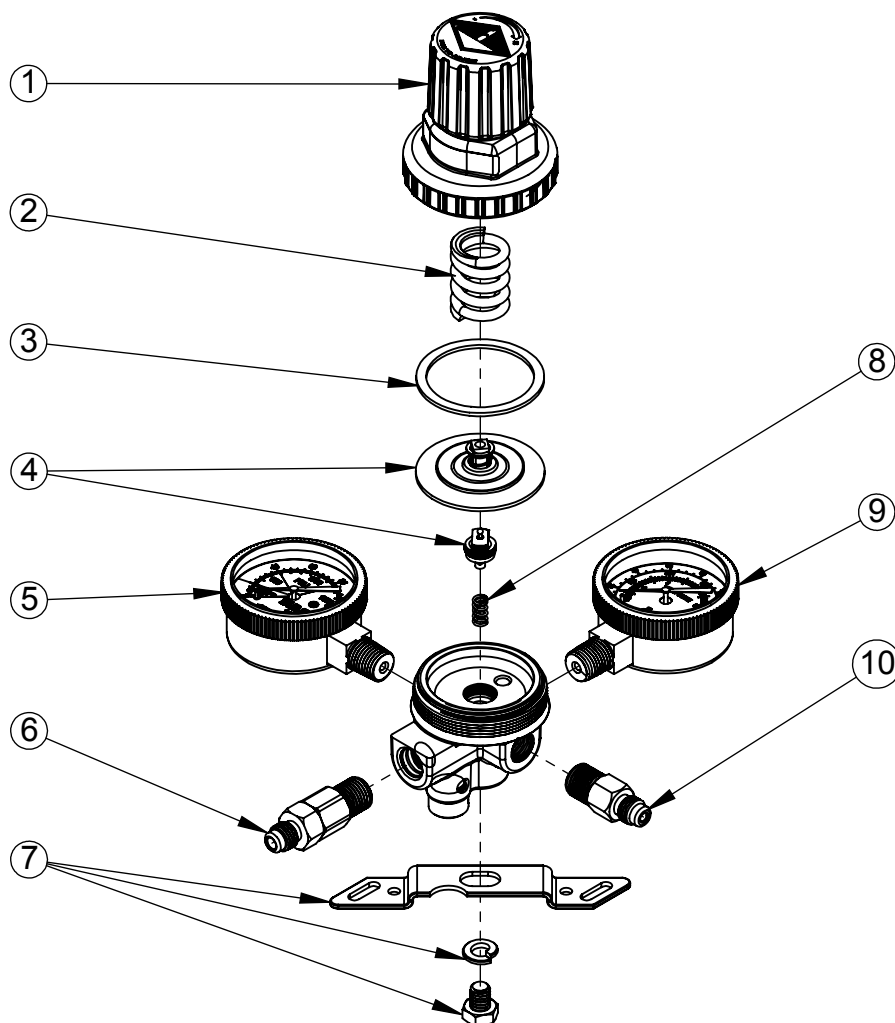

T5741WMHP REGULATOR ASSEMBLY

PARTS BREAKDOWN

<u>ITEM</u>	<u>PART NO</u>	<u>DESCRIPTION</u>
1.	740-604	-POLY BONNET ASSEMBLY, RED CAP
2.	***	-HIGH PRESSURE DIAPHRAGM SPRING
3.	***	-DIAPHRAGM/BONNET GASKET
4.	7740-15	-DIAPHRAGM REPAIR KIT - 2" BALL/SOCKET TYPE DIAPHRAGM, CAPSULE, AND FLAT SEAL
5.	6603-2000	-2000 PSI GAUGE, LEFT HAND THREAD
6.	5436A	-1/4" SAE FLARE FITTING WITH BALL CHECK
7.	43-0006-00	-METAL BRACKET KIT
8.	***	CAPSULE SPRING
9.	5605	-160 PSI GAUGE
10.	6153F	-1/4" SAE FLARE FITTING WITH FILTER

*** NOT NORMALLY REPLACED WHEN REPAIRING REGULATOR