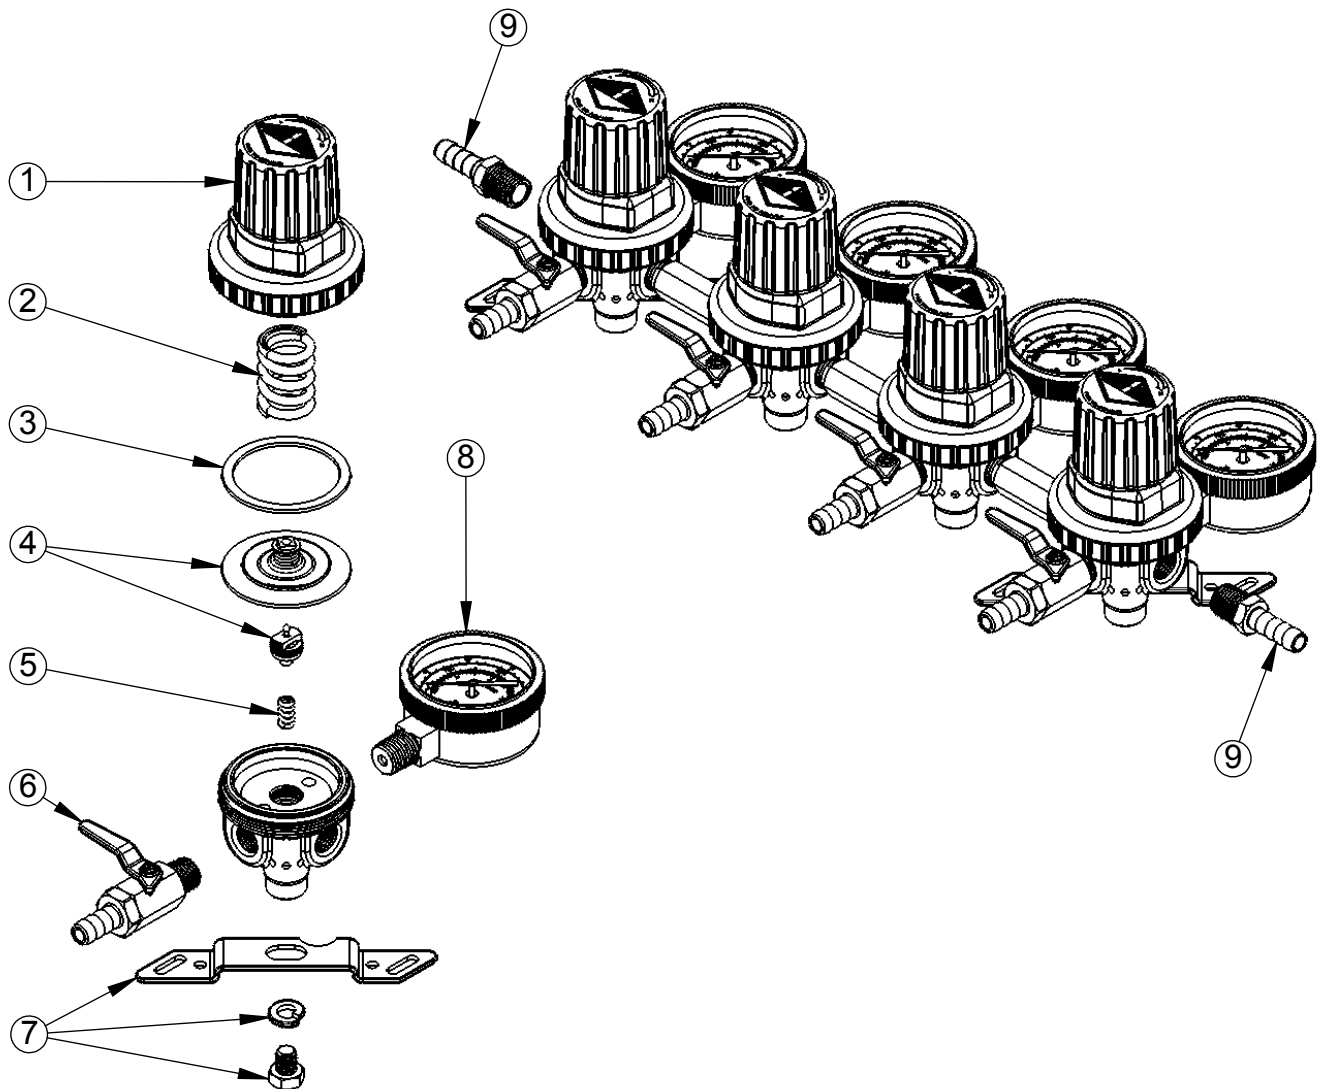

T1694ST-2N REGULATOR ASSEMBLY

PARTS BREAKDOWN

<u>ITEM</u>	<u>PART NO</u>	<u>DESCRIPTION</u>
1.	740-601	-POLY BONNET ASSEMBLY, GOLD CAP
2.	***	-LOW PRESSURE DIAPHRAGM SPRING
3.	***	-DIAPHRAGM/BONNET GASKET
4.	7740-15	-DIAPHRAGM REPAIR KIT - 2" BALL/SOCKET TYPE DIAPHRAGM, CAPSULE, AND FLAT SEAL
5.	***	-CAPSULE SPRING
6.	1600	-5/16" BARB, SHUT-OFF
7.	43-0006-00	-METAL BRACKET KIT
8.	624	-60 PSI GAUGE
9.	617BN	-5/16" BARB FITTING

*** NOT NORMALLY REPLACED WHEN REPAIRING REGULATOR