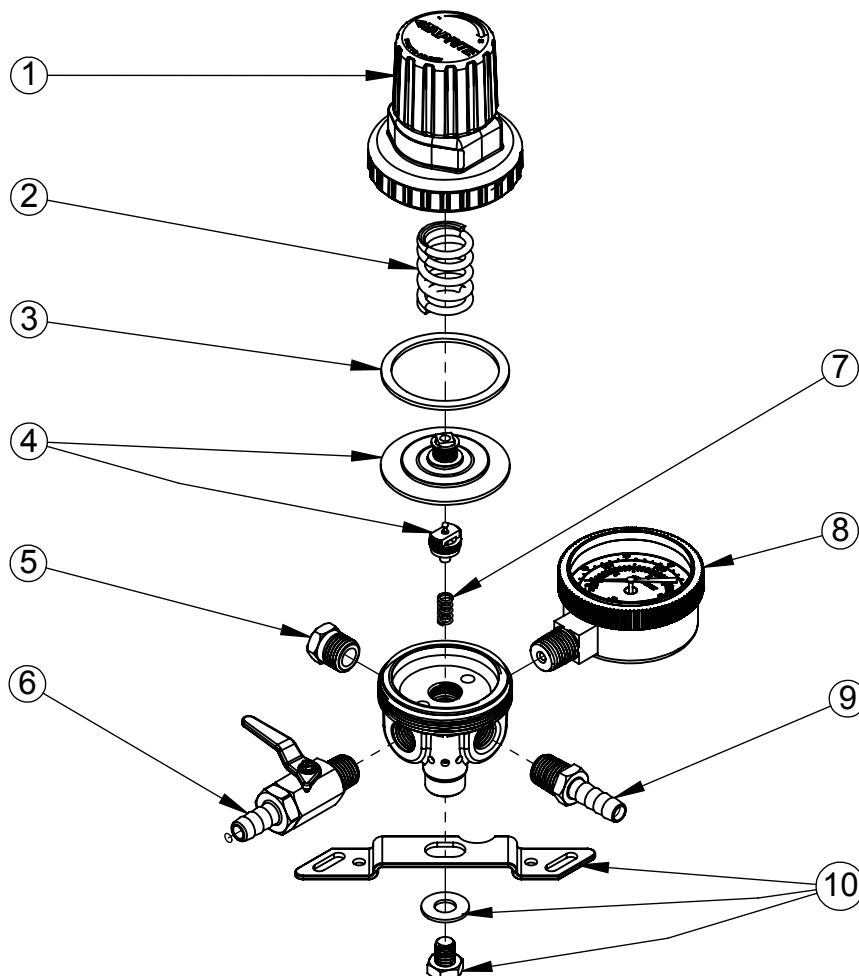

T1661STC REGULATOR ASSEMBLY

PARTS BREAKDOWN

<u>ITEM</u>	<u>PART NO</u>	<u>DESCRIPTION</u>
1.	740-601	-POLY BONNET ASSEMBLY, GOLD CAP
2.	***	-LOW PRESSURE DIAPHRAGM SPRING
3.	***	-DIAPHRAGM/BONNET GASKET
4.	7740-15	-DIAPHRAGM REPAIR KIT - 2" BALL/SOCKET TYPE DIAPHRAGM, CAPSULE, AND FLAT SEAL
5.	665U	-PLUG, HEX HEAD
6.	1600C	-5/16" BARB, SHUT-OFF WITH BALL CHECK
7.	***	-CAPSULE SPRING
8.	624	-60 PSI GAUGE
9.	617BN	-5/16" BARB FITTING
10.	43-0006-00	-METAL BRACKET KIT

*** NOT NORMALLY REPLACED WHEN REPAIRING REGULATOR