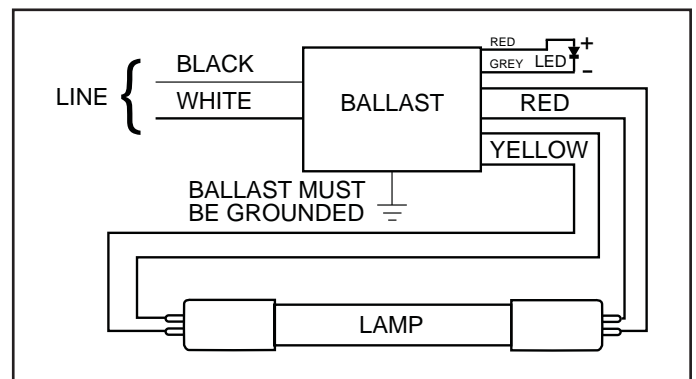

Specifications

Model Number: 10-0235
Input Voltage: 24 VDC
Frequency: 28-50 kHz.
Lamp Types: See Chart on Next Page
Size: 6.5" x 1.5" x 1.02"
Weight: 8 oz.
Mounting: Slotted Mounting Tabs
Special Features: Lamp Status Indication via DC Signal Output
 (Connection to LED Required)

Lamp Types

Instant Start/Preheat Low Ozone	Instant Start/Preheat Ozone Producing	Wiring Diagram
G12T5L	G12T5VH	1
G10T5½L	G10T5½VH	1
G18T5L	G18T5VH	1
G24T5L	G24T5VH	1
G30T5L	G30T5VH	1
G36T5L	G36T5VH	1
GPH212T5L	GPH212T5VH	2
GPH254T5L	GPH254T5VH	2
GPH357T5L	GPH357T5VH	2
GPH436T5L	GPH436T5VH	2
GPH620T5L	GPH620T5VH	2
GPH843T5L	GPH843T5VH	2

This ballast may be acceptable for use with lamps not listed here.
Contact us to discuss your requirement.

Connections

Wiring Diagram 1

Wiring Diagram 2

If LED feature is not used, cut and cap off positive and negatives wires individually.