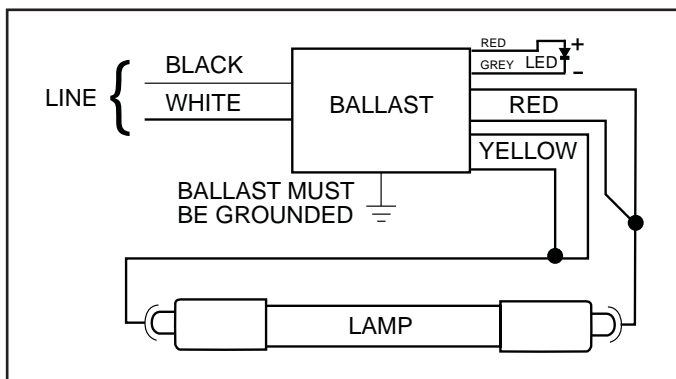

Lamp Types

Instant Start/Preheat Low Ozone	Instant Start/Preheat Ozone Producing	Wiring Diagram
G12T5L	G12T5VH	1
G10T5½L	G10T5½VH	1
G18T5L	G18T5VH	1
G24T5L	G24T5VH	1
G30T5L	G30T5VH	1
G36T5L	G36T5VH	1
GPH212T5L	GPH212T5VH	2
GPH254T5L	GPH254T5VH	2
GPH357T5L	GPH357T5VH	2
GPH436T5L	GPH436T5VH	2
GPH620T5L	GPH620T5VH	2
GPH843T5L	GPH843T5VH	2

This ballast may be acceptable for use with lamps not listed here.
Contact us to discuss your requirement.

Connections

Wiring Diagram 1