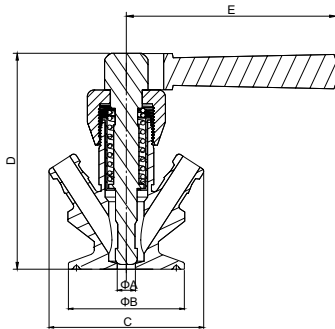

 Sterile Sampling Valve

 无菌取样阀

Sterile Clamp Sampling Valve  
无菌快装取样阀

SIZE	A		B		C		D		E	
	in	mm	in	mm	in	mm	in	mm	in	mm
1"	0.31	8	1.99	50.5	2.68	68	3.70	94	3.60	91.5

Sterile Weld Sampling Valve  
无菌焊接取样阀

SIZE	A		B		C		D		E	
	in	mm	in	mm	in	mm	in	mm	in	mm
1"	0.31	8	1.00	25.4	2.95	68	3.70	94	3.60	91.5