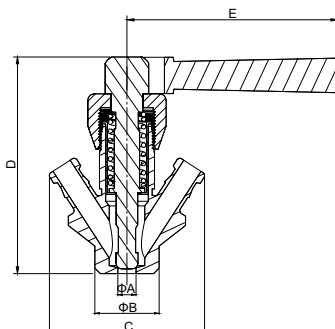

 Sterile Sampling Valve

 无菌取样阀

Sterile Clamp Sampling Valve  
无菌快装取样阀

SIZE	A		B		C		D		E	
	in	mm	in	mm	in	mm	in	mm	in	mm
1"	0.31	8	1.99	50.5	2.68	68	3.70	94	3.60	91.5

Sterile Weld Sampling Valve  
无菌焊接取样阀

SIZE	A		B		C		D		E	
	in	mm	in	mm	in	mm	in	mm	in	mm
1"	0.31	8	1.00	25.4	2.95	68	3.70	94	3.60	91.5